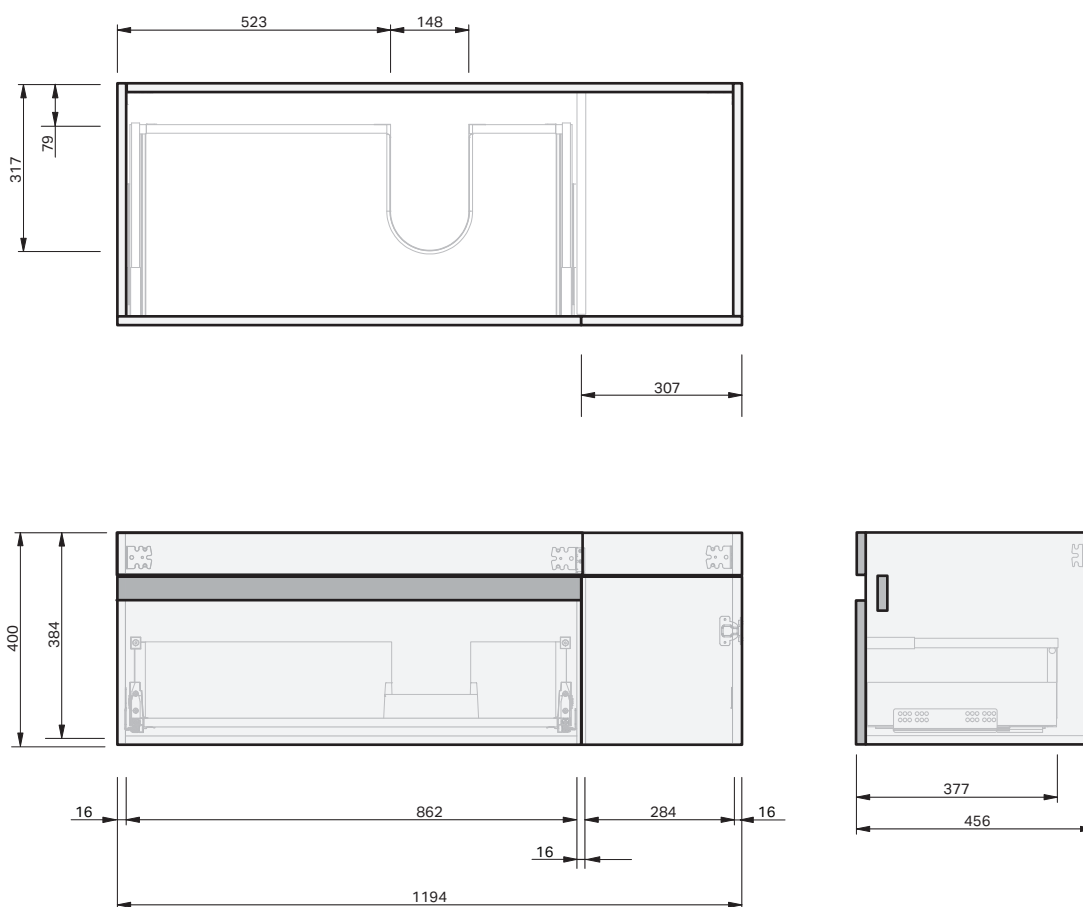

Lulu 46 Benchtop 1200 Wall 1 Door 1 Drawer Left

CABINET SPECIFICATION

Product Features

Product Code	Benchtop Vanity / 4454BT
Product Description	Lulu 46 - 1200 - Wall
Drawer Configuration	1 Door / 1 Drawer Left
Notes	Drawings depict cabinet only.

IMPORTANT NOTE: Throughout this guide, dimensions may vary by ± 2 mm. Please read the installation manual for detailed information on installing the product. St. Michel pursues a policy of continuing improvement in design and manufacturing of its products. The right is therefore reserved to vary specifications without notice.