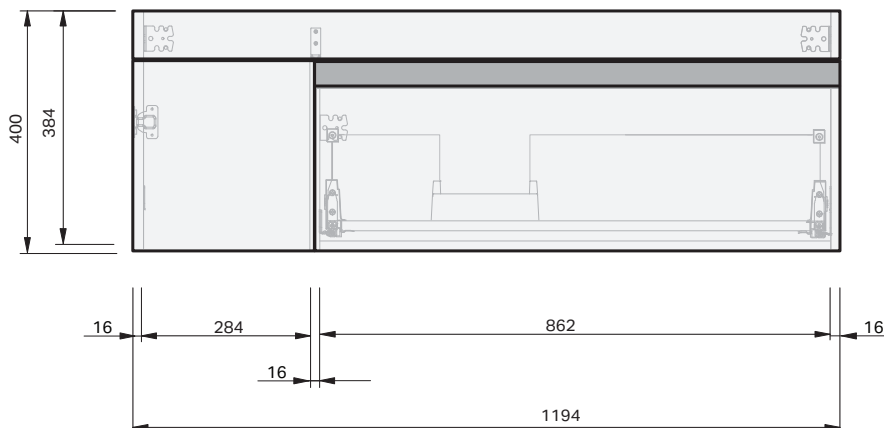

Lulu 46 Benchtop

1200 Wall 1 Door 1 Drawer Right

CABINET SPECIFICATION

Product Features

Product Code	Benchtop Vanity / 4444BT
Product Description	Lulu 46 - 1200 - Wall
Drawer Configuration	1 Door / 1 Drawer Right
Notes	Drawings depict cabinet only.

IMPORTANT NOTE: Throughout this guide, dimensions may vary by ± 2 mm. Please read the installation manual for detailed information on installing the product. St. Michel pursues a policy of continuing improvement in design and manufacturing of its products. The right is therefore reserved to vary specifications without notice.