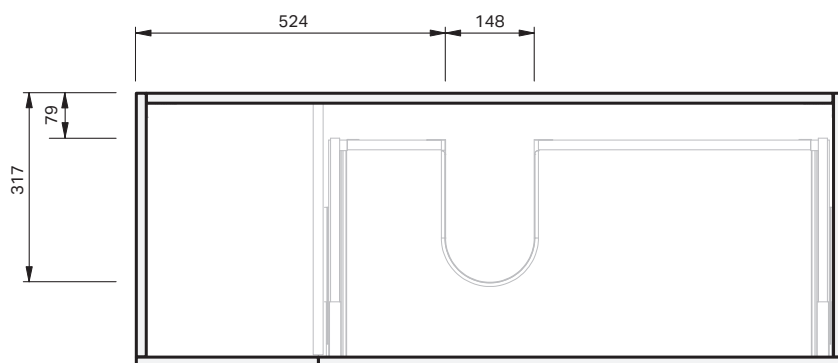

Lulu 46 Benchtop

1200 Wall 1 Door 1 Drawer Right

CABINET SPECIFICATION

Product Features

Product Code	Benchtop Vanity / 4444BT
Product Description	Lulu 46 - 1200 - Wall
Drawer Configuration	1 Door / 1 Drawer Right
Notes	Drawings depict cabinet only.

IMPORTANT NOTE: Throughout this guide, dimensions may vary by ± 2 mm. Please read the installation manual for detailed information on installing the product. St. Michel pursues a policy of continuing improvement in design and manufacturing of its products. The right is therefore reserved to vary specifications without notice.