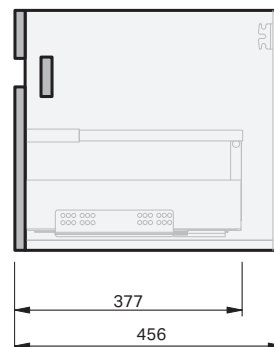

Lulu 46 Benchtop

1200 Wall 1 Door 1 Drawer Right

CABINET SPECIFICATION

Product Features

Product Code	Benchtop Vanity / 4444BT
Product Description	Lulu 46 - 1200 - Wall
Drawer Configuration	1 Door / 1 Drawer Right
Notes	Drawings depict cabinet only.

IMPORTANT NOTE: Throughout this guide, dimensions may vary by ± 2 mm. Please read the installation manual for detailed information on installing the product. St. Michel pursues a policy of continuing improvement in design and manufacturing of its products. The right is therefore reserved to vary specifications without notice.