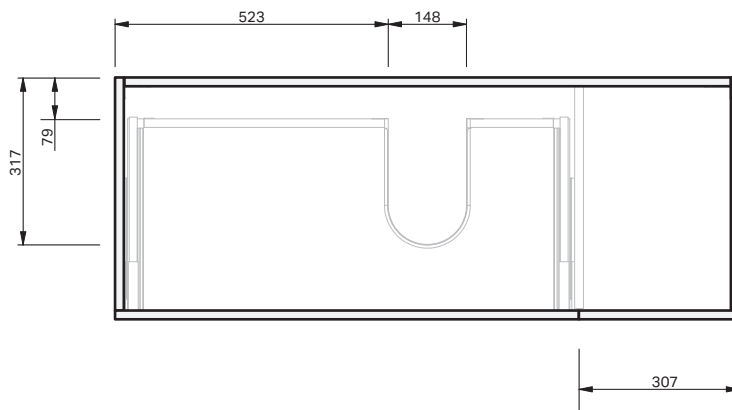

Lulu 46 Benchtop 1200 Wall 1 Door 2 Drawer Left

CABINET SPECIFICATION

Product Features

Product Code	Benchtop Vanity / 4455BT
Product Description	Lulu 46 - 1200 - Wall
Drawer Configuration	1 Door / 2 Drawer Left
Notes	Drawings depict cabinet only.

IMPORTANT NOTE: Throughout this guide, dimensions may vary by ± 2 mm. Please read the installation manual for detailed information on installing the product. St. Michel pursues a policy of continuing improvement in design and manufacturing of its products. The right is therefore reserved to vary specifications without notice.