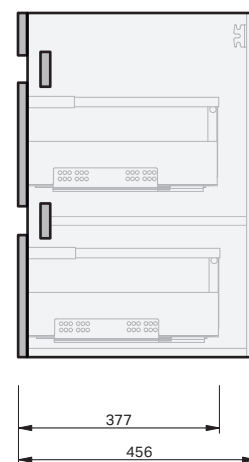

Lulu 46 Benchtop 1200 Wall 1 Door 2 Drawer Left

CABINET SPECIFICATION

Product Features

Product Code	Benchtop Vanity / 4455BT
Product Description	Lulu 46 - 1200 - Wall
Drawer Configuration	1 Door / 2 Drawer Left
Notes	Drawings depict cabinet only.

IMPORTANT NOTE: Throughout this guide, dimensions may vary by ± 2 mm. Please read the installation manual for detailed information on installing the product. St. Michel pursues a policy of continuing improvement in design and manufacturing of its products. The right is therefore reserved to vary specifications without notice.