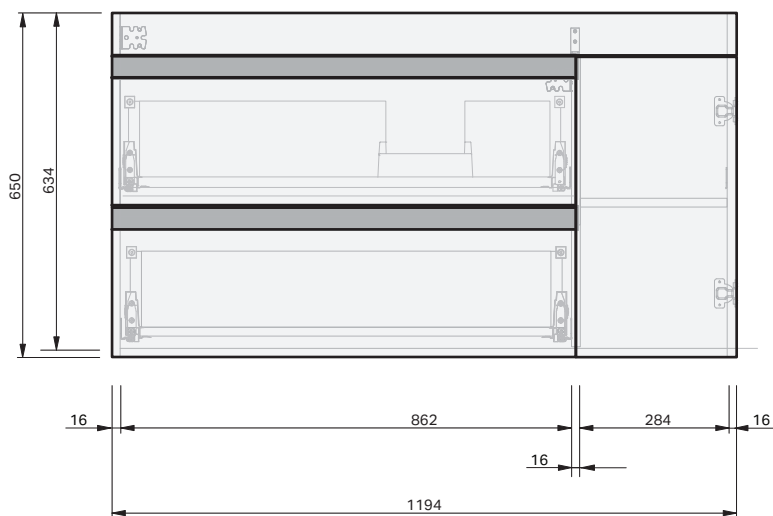

Lulu 46 Benchtop 1200 Wall 1 Door 2 Drawer Left

CABINET SPECIFICATION

Product Features

Product Code	Benchtop Vanity / 4455BT
Product Description	Lulu 46 - 1200 - Wall
Drawer Configuration	1 Door / 2 Drawer Left
Notes	Drawings depict cabinet only.

IMPORTANT NOTE: Throughout this guide, dimensions may vary by ± 2 mm. Please read the installation manual for detailed information on installing the product. St. Michel pursues a policy of continuing improvement in design and manufacturing of its products. The right is therefore reserved to vary specifications without notice.