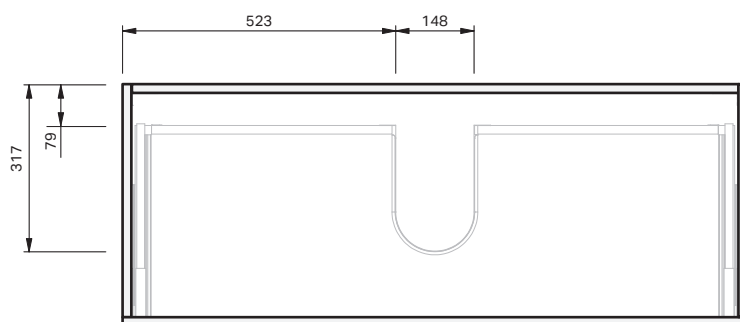

# Lulu 46 Benchtop 1200 Wall 2 Drawer

### Product Features

Product Code	Benchtop Vanity / 4511BT
Product Description	Lulu 46 - 1200 - Wall
Drawer Configuration	2 Drawer
Notes	Drawings depict cabinet only.

**IMPORTANT NOTE:** Throughout this guide, dimensions may vary by  $\pm 2$ mm. Please read the installation manual for detailed information on installing the product. St. Michel pursues a policy of continuing improvement in design and manufacturing of its products. The right is therefore reserved to vary specifications without notice.