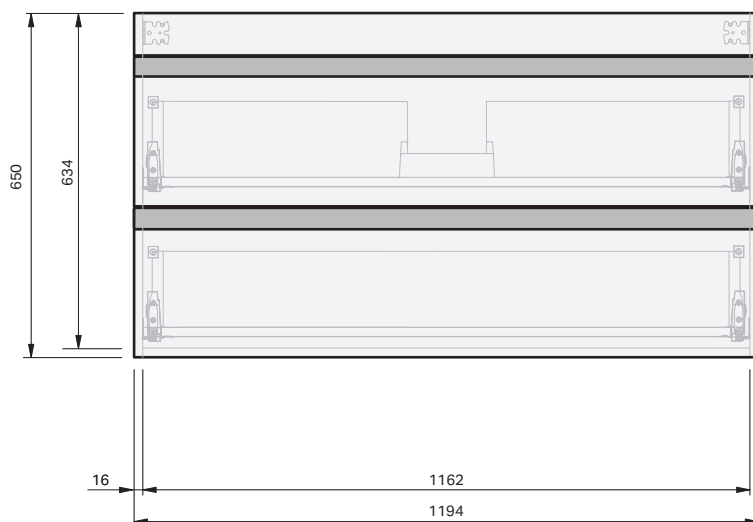

# Lulu 46 Benchtop 1200 Wall 2 Drawer

## CABINET SPECIFICATION

### Product Features

Product Code	Benchtop Vanity / 4511BT
Product Description	Lulu 46 - 1200 - Wall
Drawer Configuration	2 Drawer
Notes	Drawings depict cabinet only.

**IMPORTANT NOTE:** Throughout this guide, dimensions may vary by  $\pm 2$ mm. Please read the installation manual for detailed information on installing the product. St. Michel pursues a policy of continuing improvement in design and manufacturing of its products. The right is therefore reserved to vary specifications without notice.