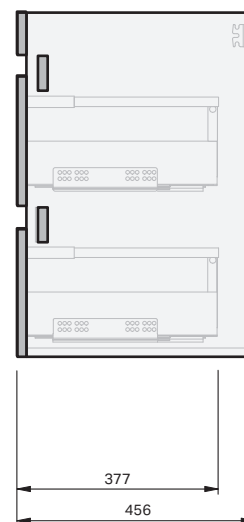

# Lulu 46 Benchtop 1200 Wall 2 Drawer

## CABINET SPECIFICATION

### Product Features

Product Code	Benchtop Vanity / 4511BT
Product Description	Lulu 46 - 1200 - Wall
Drawer Configuration	2 Drawer
Notes	Drawings depict cabinet only.

**IMPORTANT NOTE:** Throughout this guide, dimensions may vary by  $\pm 2$ mm. Please read the installation manual for detailed information on installing the product. St. Michel pursues a policy of continuing improvement in design and manufacturing of its products. The right is therefore reserved to vary specifications without notice.