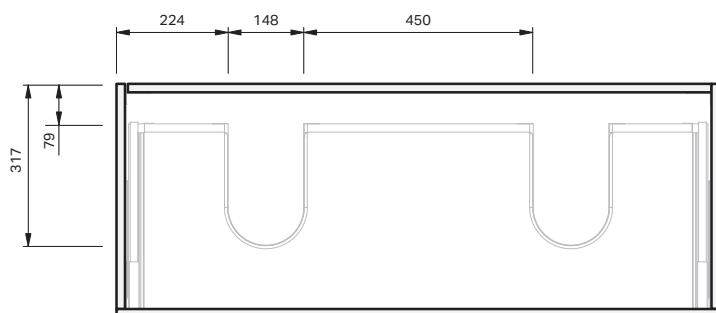

Lulu 46 Benchtop 1200DB Floor 2 Drawer

CABINET SPECIFICATION

Product Features

| | |
|----------------------|-------------------------------|
| Product Code | Benchtop Vanity / 4465BT |
| Product Description | Lulu 46 - 1200DB - Floor |
| Drawer Configuration | 2 Drawer |
| Notes | Drawings depict cabinet only. |

IMPORTANT NOTE: Throughout this guide, dimensions may vary by ± 2 mm. Please read the installation manual for detailed information on installing the product. St. Michel pursues a policy of continuing improvement in design and manufacturing of its products. The right is therefore reserved to vary specifications without notice.