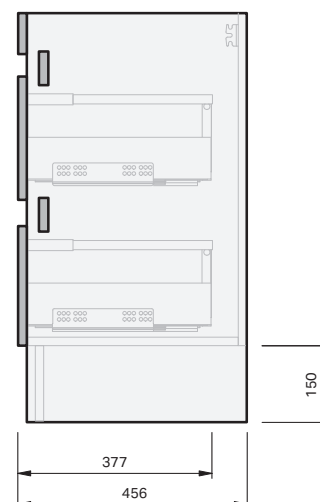

Lulu 46 Benchtop 1200DB Floor 2 Drawer

CABINET SPECIFICATION

Product Features

| | |
|----------------------|-------------------------------|
| Product Code | Benchtop Vanity / 4465BT |
| Product Description | Lulu 46 - 1200DB - Floor |
| Drawer Configuration | 2 Drawer |
| Notes | Drawings depict cabinet only. |

IMPORTANT NOTE: Throughout this guide, dimensions may vary by ± 2 mm. Please read the installation manual for detailed information on installing the product. St. Michel pursues a policy of continuing improvement in design and manufacturing of its products. The right is therefore reserved to vary specifications without notice.