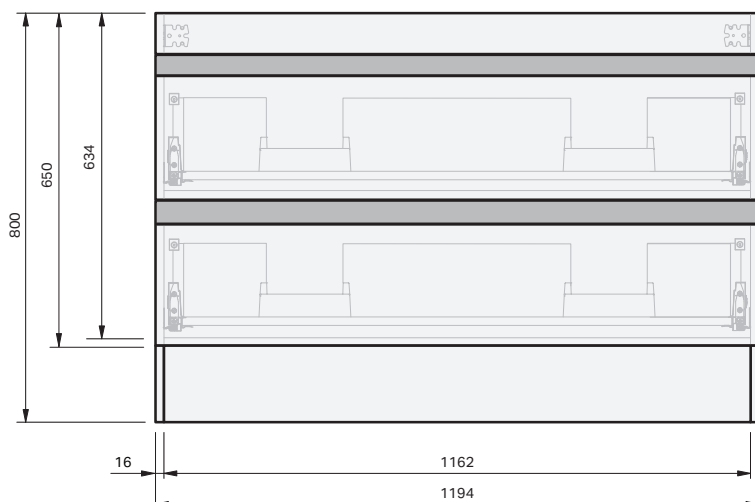

Lulu 46 Benchtop 1200DB Floor 2 Drawer

CABINET SPECIFICATION

Product Features

| | |
|----------------------|-------------------------------|
| Product Code | Benchtop Vanity / 4465BT |
| Product Description | Lulu 46 - 1200DB - Floor |
| Drawer Configuration | 2 Drawer |
| Notes | Drawings depict cabinet only. |

IMPORTANT NOTE: Throughout this guide, dimensions may vary by ± 2 mm. Please read the installation manual for detailed information on installing the product. St. Michel pursues a policy of continuing improvement in design and manufacturing of its products. The right is therefore reserved to vary specifications without notice.