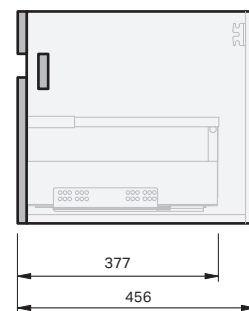

# Lulu 46 Benchtop 1200DB Wall 1 Drawer

### Product Features

Product Code	Benchtop Vanity / 4463BT
Product Description	Lulu 46 - 1200DB - Wall
Drawer Configuration	1 Drawer
Notes	Drawings depict cabinet only.

**IMPORTANT NOTE:** Throughout this guide, dimensions may vary by  $\pm 2$ mm. Please read the installation manual for detailed information on installing the product. St. Michel pursues a policy of continuing improvement in design and manufacturing of its products. The right is therefore reserved to vary specifications without notice.