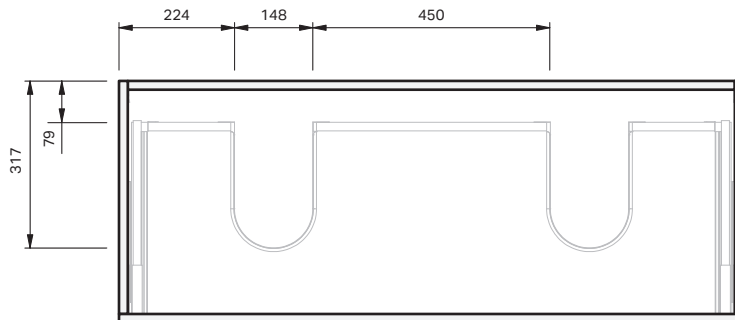

# Lulu 46 Benchtop 1200DB Wall 1 Drawer

### Product Features

Product Code	Benchtop Vanity / 4463BT
Product Description	Lulu 46 - 1200DB - Wall
Drawer Configuration	1 Drawer
Notes	Drawings depict cabinet only.

**IMPORTANT NOTE:** Throughout this guide, dimensions may vary by  $\pm 2$ mm. Please read the installation manual for detailed information on installing the product. St. Michel pursues a policy of continuing improvement in design and manufacturing of its products. The right is therefore reserved to vary specifications without notice.