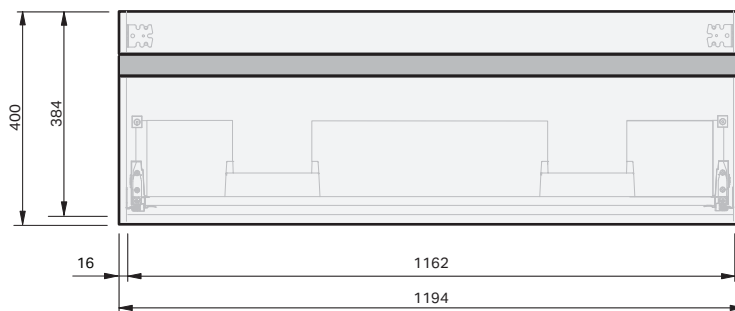

# Lulu 46 Benchtop 1200DB Wall 1 Drawer

### Product Features

Product Code	Benchtop Vanity / 4463BT
Product Description	Lulu 46 - 1200DB - Wall
Drawer Configuration	1 Drawer
Notes	Drawings depict cabinet only.

**IMPORTANT NOTE:** Throughout this guide, dimensions may vary by  $\pm 2$ mm. Please read the installation manual for detailed information on installing the product. St. Michel pursues a policy of continuing improvement in design and manufacturing of its products. The right is therefore reserved to vary specifications without notice.