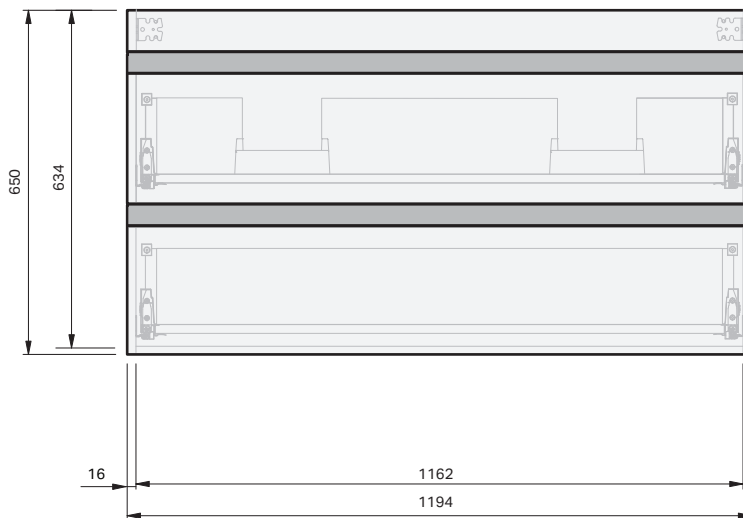

Lulu 46 Benchtop 1200DB Wall 2 Drawer

CABINET SPECIFICATION

Product Features

Product Code	Benchtop Vanity / 4464BT
Product Description	Lulu 46 - 1200DB - Wall
Drawer Configuration	2 Drawer (stacked)
Notes	Drawings depict cabinet only.

IMPORTANT NOTE: Throughout this guide, dimensions may vary by ± 2 mm. Please read the installation manual for detailed information on installing the product. St. Michel pursues a policy of continuing improvement in design and manufacturing of its products. The right is therefore reserved to vary specifications without notice.