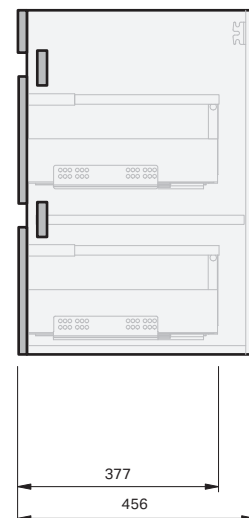

Lulu 46 Benchtop 1200DB Wall 2 Drawer

CABINET SPECIFICATION

Product Features

Product Code	Benchtop Vanity / 4464BT
Product Description	Lulu 46 - 1200DB - Wall
Drawer Configuration	2 Drawer (stacked)
Notes	Drawings depict cabinet only.

IMPORTANT NOTE: Throughout this guide, dimensions may vary by ± 2 mm. Please read the installation manual for detailed information on installing the product. St. Michel pursues a policy of continuing improvement in design and manufacturing of its products. The right is therefore reserved to vary specifications without notice.