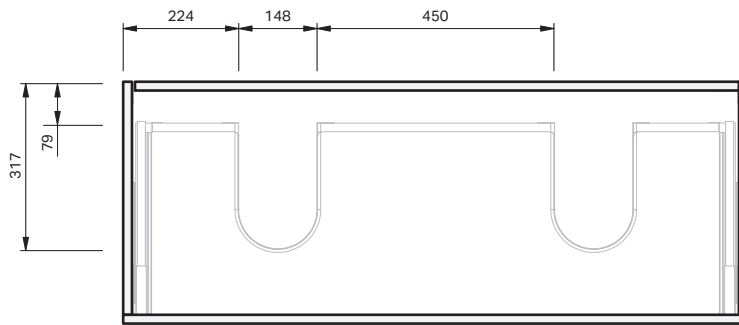

Lulu 46 Benchtop 1200DB Wall 2 Drawer

CABINET SPECIFICATION

Product Features

Product Code	Benchtop Vanity / 4464BT
Product Description	Lulu 46 - 1200DB - Wall
Drawer Configuration	2 Drawer (stacked)
Notes	Drawings depict cabinet only.

IMPORTANT NOTE: Throughout this guide, dimensions may vary by ± 2 mm. Please read the installation manual for detailed information on installing the product. St. Michel pursues a policy of continuing improvement in design and manufacturing of its products. The right is therefore reserved to vary specifications without notice.