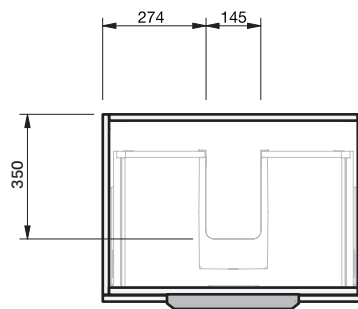

Ivy 50 Console 700 Wall 1 Drawer

CABINET SPECIFICATION

Product Features

Product Code	Console Vanity / 9180
Product Description	Ivy 50 - 700 - Wall
Drawer Configuration	1 Drawer
Notes:	Drawings depict cabinet only.

IMPORTANT NOTE: Throughout this guide, dimensions may vary by ± 2 mm. Please read the installation manual for detailed information on installing the product. St. Michel pursues a policy of continuing improvement in design and manufacturing of its products. The right is therefore reserved to vary specifications without notice.