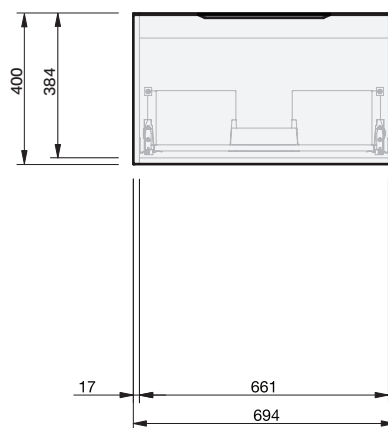

Ivy 50 Console 700 Wall 1 Drawer

CABINET SPECIFICATION

Product Features

Product Code	Console Vanity / 9180
Product Description	Ivy 50 - 700 - Wall
Drawer Configuration	1 Drawer
Notes:	Drawings depict cabinet only.

IMPORTANT NOTE: Throughout this guide, dimensions may vary by ± 2 mm. Please read the installation manual for detailed information on installing the product. St. Michel pursues a policy of continuing improvement in design and manufacturing of its products. The right is therefore reserved to vary specifications without notice.