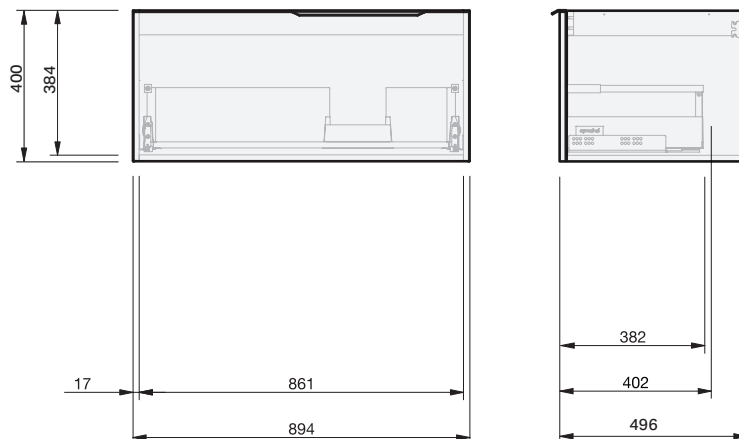

# Ivy 50 Console 900R Wall 1 Drawer

## CABINET SPECIFICATION

### Product Features

Product Code	Console Vanity / 9186
Product Description	Ivy 50 - 900R - Wall
Drawer Configuration	1 Drawer
Notes	Drawings depict cabinet only.

**IMPORTANT NOTE:** Throughout this guide, dimensions may vary by  $\pm 2$ mm. Please read the installation manual for detailed information on installing the product. St. Michel pursues a policy of continuing improvement in design and manufacturing of its products. The right is therefore reserved to vary specifications without notice.