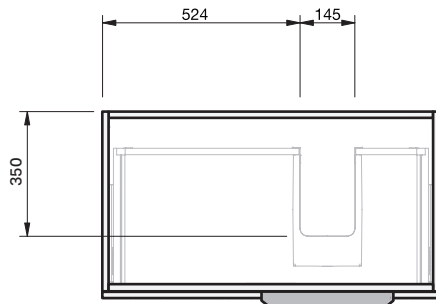

# Ivy 50 Console 900R Wall 1 Drawer

### Product Features

Product Code	Console Vanity / 9186
Product Description	Ivy 50 - 900R - Wall
Drawer Configuration	1 Drawer
Notes	Drawings depict cabinet only.

**IMPORTANT NOTE:** Throughout this guide, dimensions may vary by  $\pm 2$ mm. Please read the installation manual for detailed information on installing the product. St. Michel pursues a policy of continuing improvement in design and manufacturing of its products. The right is therefore reserved to vary specifications without notice.