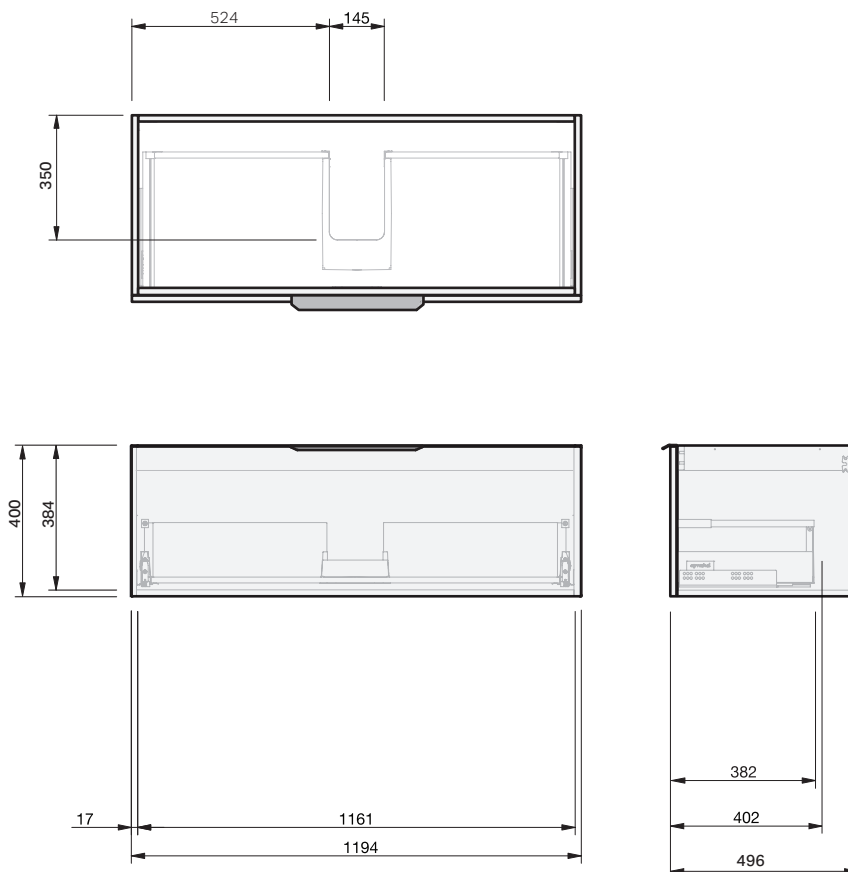

Ivy 50 Console 1200 Wall 1 Drawer

CABINET SPECIFICATION

Product Features

Product Code	Console Vanity / 9188
Product Description	Ivy 50 - 1200 - Wall
Drawer Configuration	1 Drawer
Notes:	Drawings depict cabinet only.

IMPORTANT NOTE: Throughout this guide, dimensions may vary by ± 2 mm. Please read the installation manual for detailed information on installing the product. St. Michel pursues a policy of continuing improvement in design and manufacturing of its products. The right is therefore reserved to vary specifications without notice.