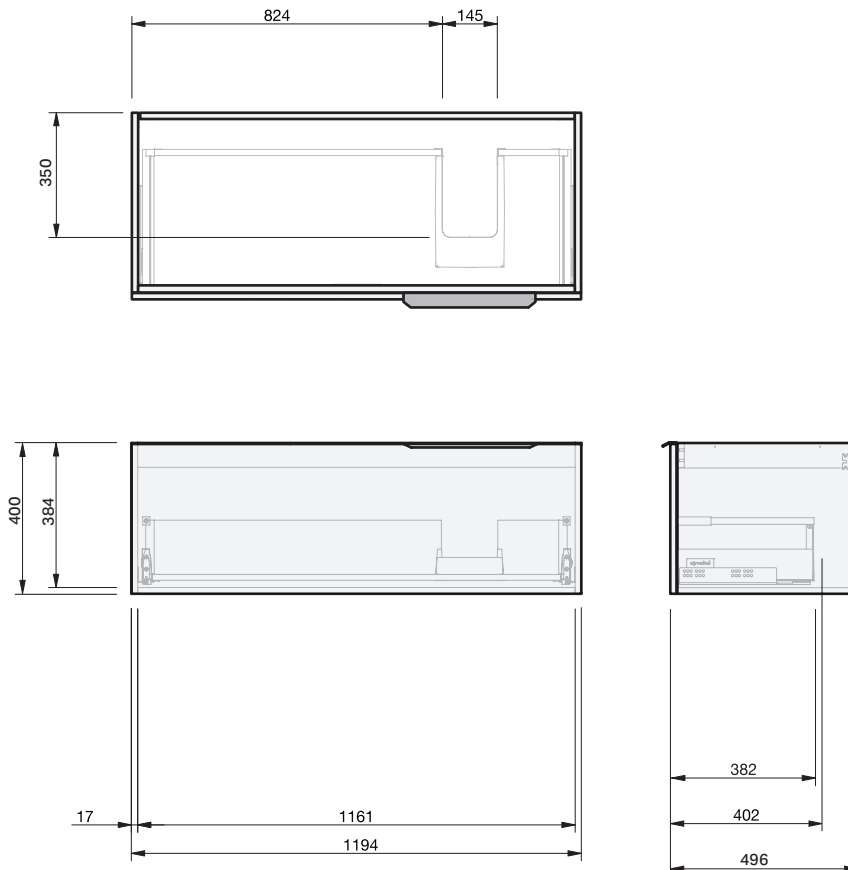

Ivy 50 Console 1200R Wall 1 Drawer

CABINET SPECIFICATION

Product Features

Product Code	Console Vanity / 9192
Product Description	Ivy 50 - 1200R - Wall
Drawer Configuration	1 Drawer
Notes:	Drawings depict cabinet only.

IMPORTANT NOTE: Throughout this guide, dimensions may vary by ± 2 mm. Please read the installation manual for detailed information on installing the product. St. Michel pursues a policy of continuing improvement in design and manufacturing of its products. The right is therefore reserved to vary specifications without notice.