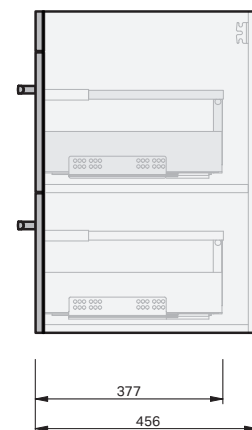

Riva Classic 46 Console

1200 Wall 1 Door 2 Drawer Right

CABINET SPECIFICATION

Product Features

Product Code	Mineral Cast Console / 1077 Ceramic Console / 1067
Product Description	Riva Classic 46 - 1200 - Wall
Drawer Configuration	1 Door / 2 Drawer Right
Notes	Drawings depict cabinet only.

IMPORTANT NOTE: Throughout this guide, dimensions may vary by ± 2 mm. Please read the installation manual for detailed information on installing the product. St. Michel pursues a policy of continuing improvement in design and manufacturing of its products. The right is therefore reserved to vary specifications without notice.