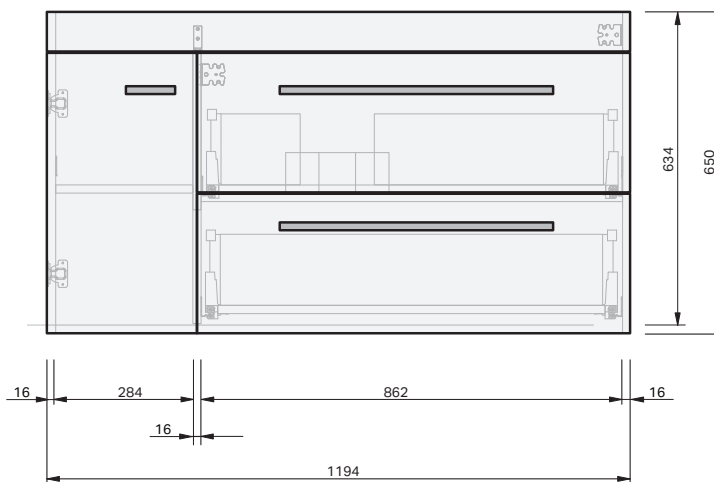

Riva Classic 46 Console

1200 Wall 1 Door 2 Drawer Right

CABINET SPECIFICATION

Product Features

Product Code	Mineral Cast Console / 1077 Ceramic Console / 1067
Product Description	Riva Classic 46 - 1200 - Wall
Drawer Configuration	1 Door / 2 Drawer Right
Notes	Drawings depict cabinet only.

IMPORTANT NOTE: Throughout this guide, dimensions may vary by ± 2 mm. Please read the installation manual for detailed information on installing the product. St. Michel pursues a policy of continuing improvement in design and manufacturing of its products. The right is therefore reserved to vary specifications without notice.