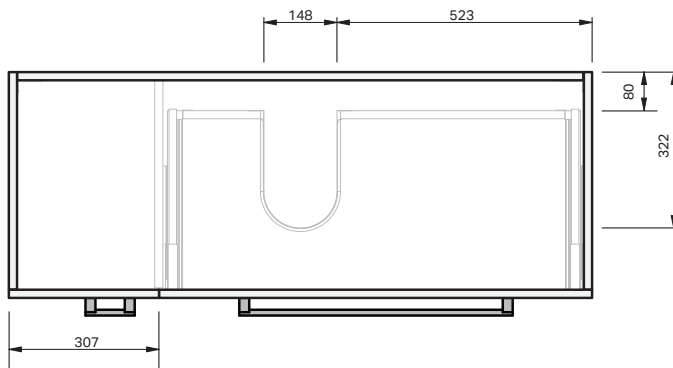

Riva Classic 46 Console

1200 Wall 1 Door 2 Drawer Right

CABINET SPECIFICATION

Product Features

Product Code	Mineral Cast Console / 1077 Ceramic Console / 1067
Product Description	Riva Classic 46 - 1200 - Wall
Drawer Configuration	1 Door / 2 Drawer Right
Notes	Drawings depict cabinet only.

IMPORTANT NOTE: Throughout this guide, dimensions may vary by ± 2 mm. Please read the installation manual for detailed information on installing the product. St. Michel pursues a policy of continuing improvement in design and manufacturing of its products. The right is therefore reserved to vary specifications without notice.