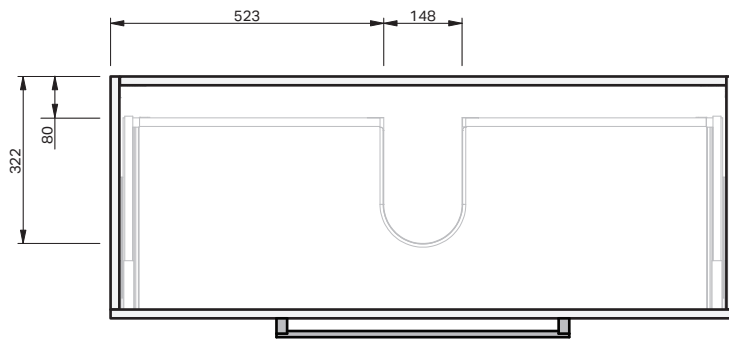

Riva Classic 46 Console 1200 Wall 1 Drawer

CABINET SPECIFICATION

Product Features

| | |
|----------------------|---|
| Product Code | Mineral Cast Console / 1028 Ceramic Console / 1056 |
| Product Description | Riva Classic 46 - 1200 - Wall |
| Drawer Configuration | 1 Drawer |
| Notes | Drawings depict cabinet only. |

IMPORTANT NOTE: Throughout this guide, dimensions may vary by ± 2 mm. Please read the installation manual for detailed information on installing the product. St. Michel pursues a policy of continuing improvement in design and manufacturing of its products. The right is therefore reserved to vary specifications without notice.