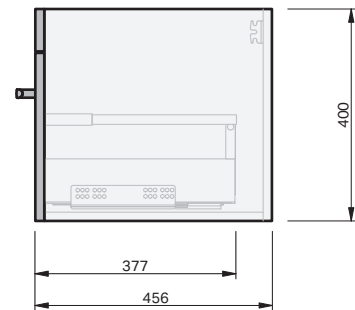

Riva Classic 46 Console 1200 Wall 1 Drawer

CABINET SPECIFICATION

Product Features

| | |
|----------------------|---|
| Product Code | Mineral Cast Console / 1028 Ceramic Console / 1056 |
| Product Description | Riva Classic 46 - 1200 - Wall |
| Drawer Configuration | 1 Drawer |
| Notes | Drawings depict cabinet only. |

IMPORTANT NOTE: Throughout this guide, dimensions may vary by ± 2 mm. Please read the installation manual for detailed information on installing the product. St. Michel pursues a policy of continuing improvement in design and manufacturing of its products. The right is therefore reserved to vary specifications without notice.