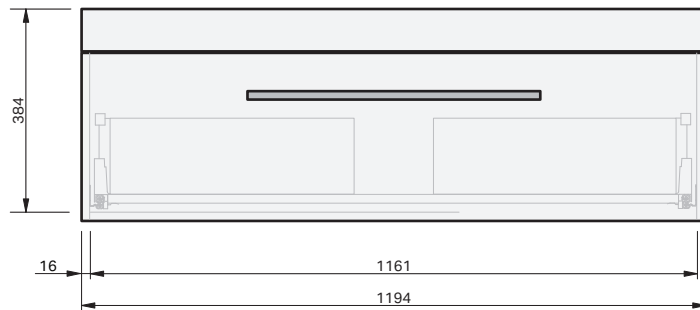

Riva Classic 46 Console 1200 Wall 1 Drawer

CABINET SPECIFICATION

Product Features

| | |
|----------------------|---|
| Product Code | Mineral Cast Console / 1028 Ceramic Console / 1056 |
| Product Description | Riva Classic 46 - 1200 - Wall |
| Drawer Configuration | 1 Drawer |
| Notes | Drawings depict cabinet only. |

IMPORTANT NOTE: Throughout this guide, dimensions may vary by ± 2 mm. Please read the installation manual for detailed information on installing the product. St. Michel pursues a policy of continuing improvement in design and manufacturing of its products. The right is therefore reserved to vary specifications without notice.