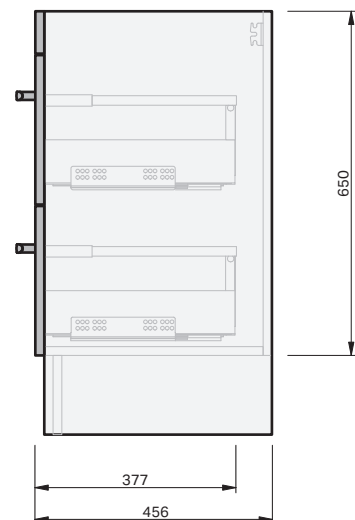

Riva Classic 46 Console 1200 Floor 2 Drawer

CABINET SPECIFICATION

Product Features

Product Code	Mineral Cast Console / 1031 Ceramic Console / 1059
Product Description	Riva Classic 46 - 1200 - Floor
Drawer Configuration	2 Drawer
Notes	Drawings depict cabinet only.

IMPORTANT NOTE: Throughout this guide, dimensions may vary by ± 2 mm. Please read the installation manual for detailed information on installing the product. St. Michel pursues a policy of continuing improvement in design and manufacturing of its products. The right is therefore reserved to vary specifications without notice.