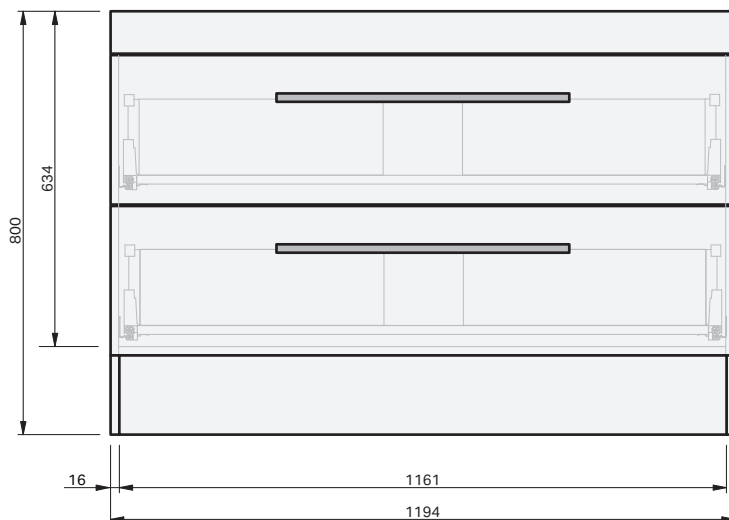

Riva Classic 46 Console 1200 Floor 2 Drawer

CABINET SPECIFICATION

Product Features

Product Code	Mineral Cast Console / 1031 Ceramic Console / 1059
Product Description	Riva Classic 46 - 1200 - Floor
Drawer Configuration	2 Drawer
Notes	Drawings depict cabinet only.

IMPORTANT NOTE: Throughout this guide, dimensions may vary by ± 2 mm. Please read the installation manual for detailed information on installing the product. St. Michel pursues a policy of continuing improvement in design and manufacturing of its products. The right is therefore reserved to vary specifications without notice.