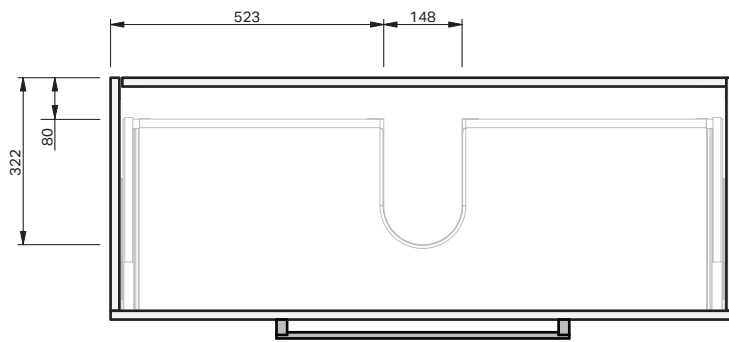

Riva Classic 46 Console 1200 Floor 2 Drawer

CABINET SPECIFICATION

Product Features

Product Code	Mineral Cast Console / 1031 Ceramic Console / 1059
Product Description	Riva Classic 46 - 1200 - Floor
Drawer Configuration	2 Drawer
Notes	Drawings depict cabinet only.

IMPORTANT NOTE: Throughout this guide, dimensions may vary by ± 2 mm. Please read the installation manual for detailed information on installing the product. St. Michel pursues a policy of continuing improvement in design and manufacturing of its products. The right is therefore reserved to vary specifications without notice.