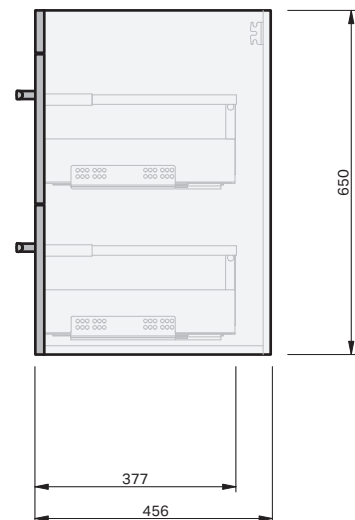

Riva Classic 46 Console 1200 Wall 2 Drawer

CABINET SPECIFICATION

Product Features

Product Code	Mineral Cast Console / 1029 Ceramic Console / 1057
Product Description	Riva Classic 46 - 1200 - Wall
Drawer Configuration	2 Drawer
Notes	Drawings depict cabinet only.

IMPORTANT NOTE: Throughout this guide, dimensions may vary by ± 2 mm. Please read the installation manual for detailed information on installing the product. St. Michel pursues a policy of continuing improvement in design and manufacturing of its products. The right is therefore reserved to vary specifications without notice.