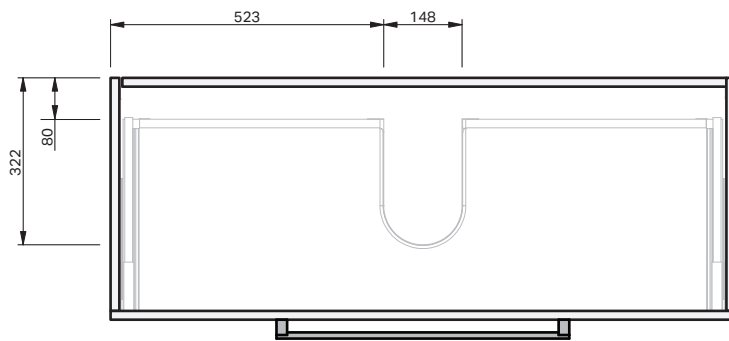

Riva Classic 46 Console 1200 Wall 2 Drawer

CABINET SPECIFICATION

Product Features

Product Code	Mineral Cast Console / 1029 Ceramic Console / 1057
Product Description	Riva Classic 46 - 1200 - Wall
Drawer Configuration	2 Drawer
Notes	Drawings depict cabinet only.

IMPORTANT NOTE: Throughout this guide, dimensions may vary by ± 2 mm. Please read the installation manual for detailed information on installing the product. St. Michel pursues a policy of continuing improvement in design and manufacturing of its products. The right is therefore reserved to vary specifications without notice.