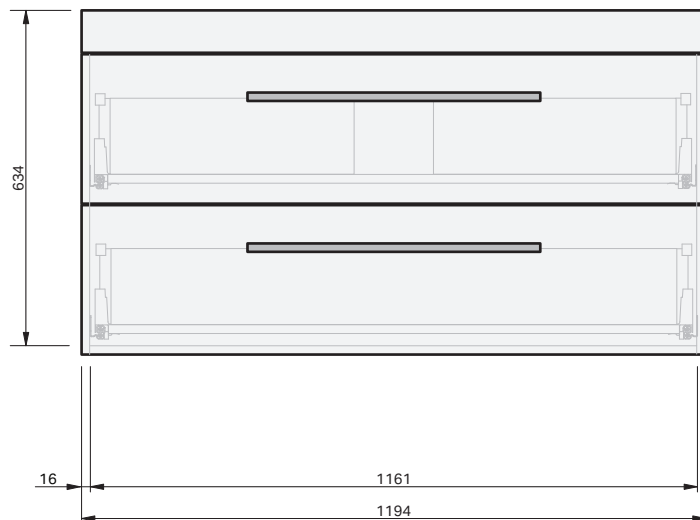

Riva Classic 46 Console 1200 Wall 2 Drawer

CABINET SPECIFICATION

Product Features

Product Code	Mineral Cast Console / 1029 Ceramic Console / 1057
Product Description	Riva Classic 46 - 1200 - Wall
Drawer Configuration	2 Drawer
Notes	Drawings depict cabinet only.

IMPORTANT NOTE: Throughout this guide, dimensions may vary by ± 2 mm. Please read the installation manual for detailed information on installing the product. St. Michel pursues a policy of continuing improvement in design and manufacturing of its products. The right is therefore reserved to vary specifications without notice.