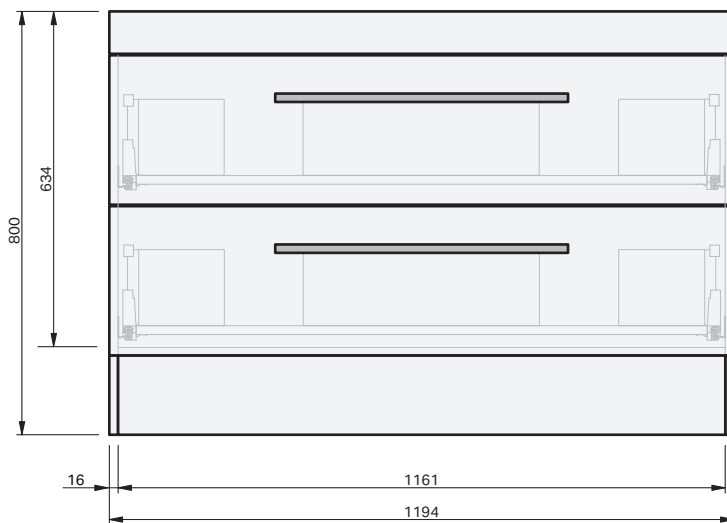

# Riva Classic 46 Console 1200DB Floor 2 Drawer

## CABINET SPECIFICATION

### Product Features

Product Code	Ceramic Console / 1063
Product Description	Riva Classic 46 - 1200DB - Floor
Drawer Configuration	2 Drawer
Notes	Drawings depict cabinet only.

**IMPORTANT NOTE:** Throughout this guide, dimensions may vary by  $\pm 2$ mm. Please read the installation manual for detailed information on installing the product. St. Michel pursues a policy of continuing improvement in design and manufacturing of its products. The right is therefore reserved to vary specifications without notice.