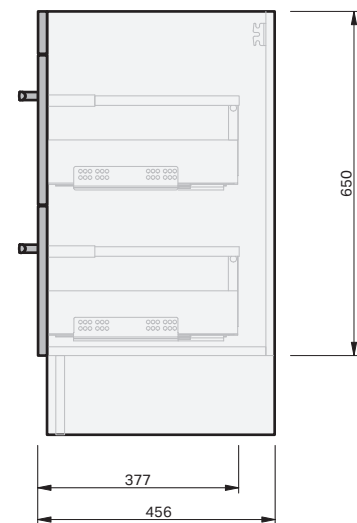

# Riva Classic 46 Console 1200DB Floor 2 Drawer

## CABINET SPECIFICATION

### Product Features

Product Code	Ceramic Console / 1063
Product Description	Riva Classic 46 - 1200DB - Floor
Drawer Configuration	2 Drawer
Notes	Drawings depict cabinet only.

**IMPORTANT NOTE:** Throughout this guide, dimensions may vary by  $\pm 2$ mm. Please read the installation manual for detailed information on installing the product. St. Michel pursues a policy of continuing improvement in design and manufacturing of its products. The right is therefore reserved to vary specifications without notice.