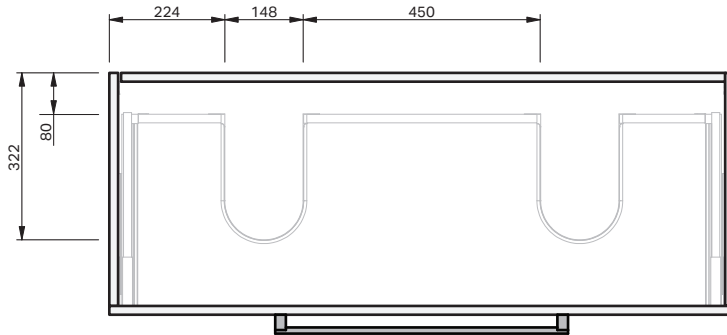

# Riva Classic 46 Console 1200DB Floor 2 Drawer

### Product Features

Product Code	Ceramic Console / 1063
Product Description	Riva Classic 46 - 1200DB - Floor
Drawer Configuration	2 Drawer
Notes	Drawings depict cabinet only.

**IMPORTANT NOTE:** Throughout this guide, dimensions may vary by  $\pm 2$ mm. Please read the installation manual for detailed information on installing the product. St. Michel pursues a policy of continuing improvement in design and manufacturing of its products. The right is therefore reserved to vary specifications without notice.