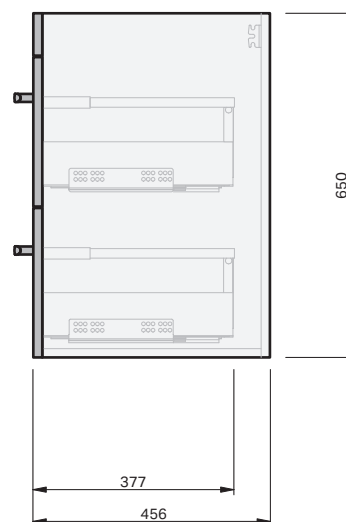

# Riva Classic 46 Console 1200DB Wall 2 Drawer

## CABINET SPECIFICATION

### Product Features

Product Code	Console Vanity / 1061
Product Description	Riva Classic 46 - 1200DB - Wall
Drawer Configuration	2 Drawer (stacked)
Notes	Drawings depict cabinet only.

**IMPORTANT NOTE:** Throughout this guide, dimensions may vary by  $\pm 2$ mm. Please read the installation manual for detailed information on installing the product. St. Michel pursues a policy of continuing improvement in design and manufacturing of its products. The right is therefore reserved to vary specifications without notice.