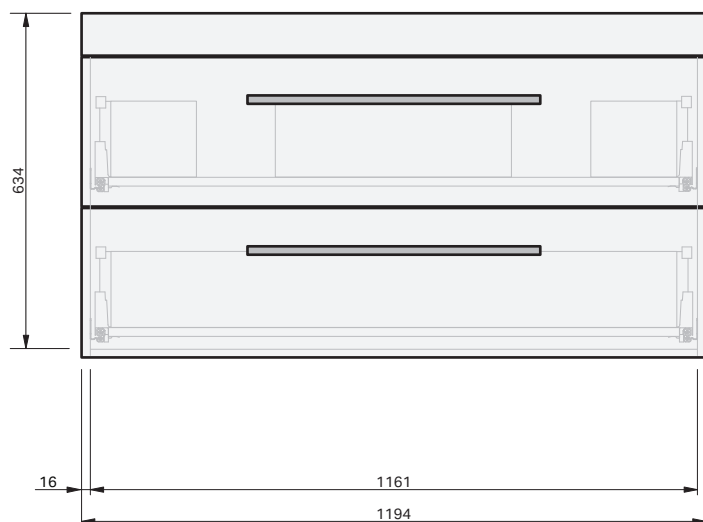

# Riva Classic 46 Console 1200DB Wall 2 Drawer

### Product Features

Product Code	Console Vanity / 1061
Product Description	Riva Classic 46 - 1200DB - Wall
Drawer Configuration	2 Drawer (stacked)
Notes	Drawings depict cabinet only.

**IMPORTANT NOTE:** Throughout this guide, dimensions may vary by  $\pm 2$ mm. Please read the installation manual for detailed information on installing the product. St. Michel pursues a policy of continuing improvement in design and manufacturing of its products. The right is therefore reserved to vary specifications without notice.