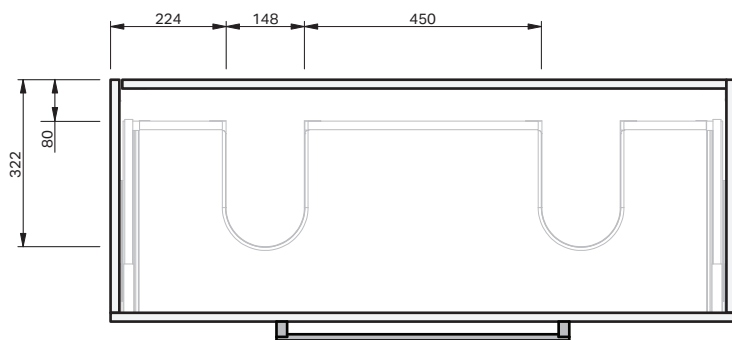

### Product Features

Product Code	Console Vanity / 1061
Product Description	Riva Classic 46 - 1200DB - Wall
Drawer Configuration	2 Drawer (stacked)
Notes	Drawings depict cabinet only.

**IMPORTANT NOTE:** Throughout this guide, dimensions may vary by  $\pm 2$ mm. Please read the installation manual for detailed information on installing the product. St. Michel pursues a policy of continuing improvement in design and manufacturing of its products. The right is therefore reserved to vary specifications without notice.