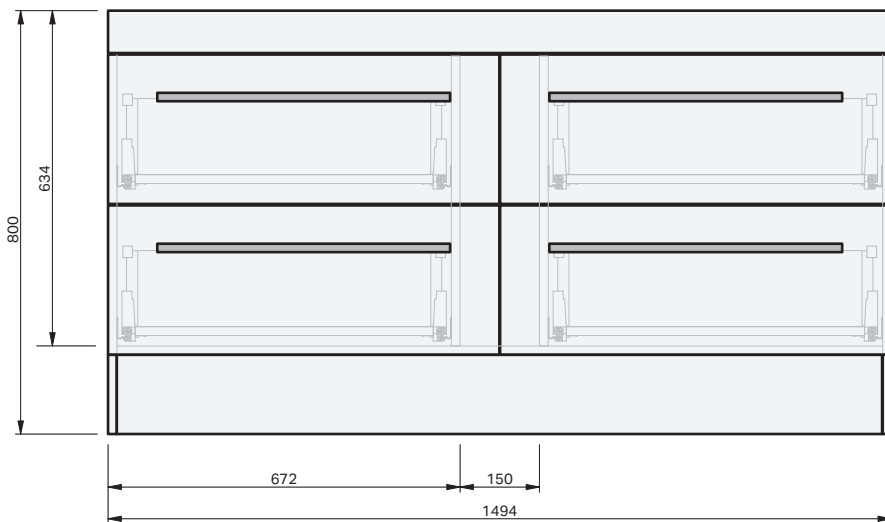

# Riva Classic 46 Console 1500 Floor 4 Drawer

## CABINET SPECIFICATION

### Product Features

Product Code	Mineral Cast Vanity / 1083
Product Description	Riva Classic 46 - 1500 - Floor
Drawer Configuration	4 Drawer
Notes	Drawings depict cabinet only.

**IMPORTANT NOTE:** Throughout this guide, dimensions may vary by  $\pm 2$ mm. Please read the installation manual for detailed information on installing the product. St. Michel pursues a policy of continuing improvement in design and manufacturing of its products. The right is therefore reserved to vary specifications without notice.