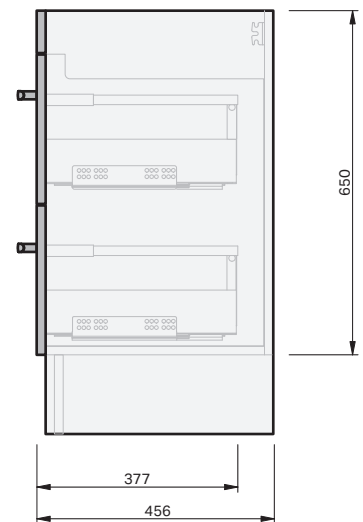

# Riva Classic 46 Console 1500 Floor 4 Drawer

## CABINET SPECIFICATION

### Product Features

Product Code	Mineral Cast Vanity / 1083
Product Description	Riva Classic 46 - 1500 - Floor
Drawer Configuration	4 Drawer
Notes	Drawings depict cabinet only.

**IMPORTANT NOTE:** Throughout this guide, dimensions may vary by  $\pm 2$ mm. Please read the installation manual for detailed information on installing the product. St. Michel pursues a policy of continuing improvement in design and manufacturing of its products. The right is therefore reserved to vary specifications without notice.