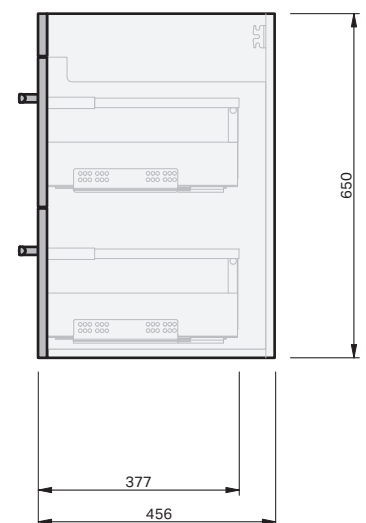

Riva Classic 46 Console 1500 Wall 4 Drawer

CABINET SPECIFICATION

Product Features

Product Code	Mineral Cast Console / 1081
Product Description	Riva Classic 46 - Wall - 1500
Drawer Configuration	4 Drawer
Notes	Drawings depict cabinet only.

IMPORTANT NOTE: Throughout this guide, dimensions may vary by ± 2 mm. Please read the installation manual for detailed information on installing the product. St. Michel pursues a policy of continuing improvement in design and manufacturing of its products. The right is therefore reserved to vary specifications without notice.