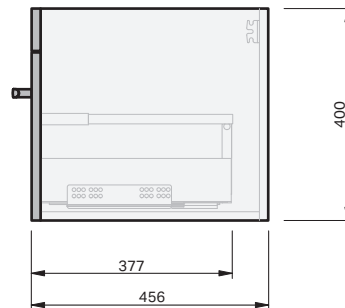

Riva Classic 46 Console

900 Wall 1 Drawer

CABINET SPECIFICATION

Product Features

Product Code	Mineral Cast Console / 1024 Ceramic Console / 1044
Product Description	Riva Classic 46 - 900 - Wall
Drawer Configuration	1 Drawer
Notes	Drawings depict cabinet only.

IMPORTANT NOTE: Throughout this guide, dimensions may vary by ± 2 mm. Please read the installation manual for detailed information on installing the product. St. Michel pursues a policy of continuing improvement in design and manufacturing of its products. The right is therefore reserved to vary specifications without notice.