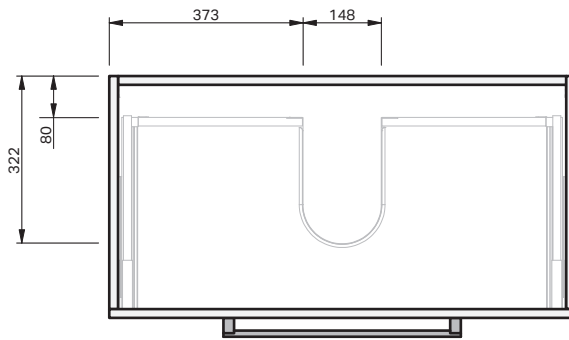

Riva Classic 46 Console

900 Wall 1 Drawer

CABINET SPECIFICATION

Product Features

Product Code	Mineral Cast Console / 1024 Ceramic Console / 1044
Product Description	Riva Classic 46 - 900 - Wall
Drawer Configuration	1 Drawer
Notes	Drawings depict cabinet only.

IMPORTANT NOTE: Throughout this guide, dimensions may vary by ± 2 mm. Please read the installation manual for detailed information on installing the product. St. Michel pursues a policy of continuing improvement in design and manufacturing of its products. The right is therefore reserved to vary specifications without notice.