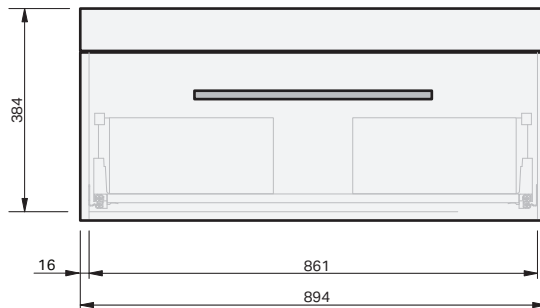

Riva Classic 46 Console

900 Wall 1 Drawer

CABINET SPECIFICATION

Product Features

Product Code	Mineral Cast Console / 1024 Ceramic Console / 1044
Product Description	Riva Classic 46 - 900 - Wall
Drawer Configuration	1 Drawer
Notes	Drawings depict cabinet only.

IMPORTANT NOTE: Throughout this guide, dimensions may vary by ± 2 mm. Please read the installation manual for detailed information on installing the product. St. Michel pursues a policy of continuing improvement in design and manufacturing of its products. The right is therefore reserved to vary specifications without notice.