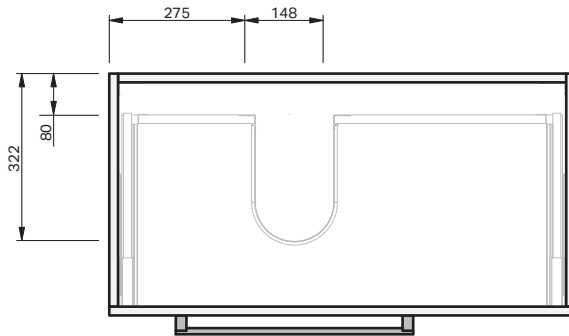

Riva Classic 46 Console 900L Floor 2 Drawer

CABINET SPECIFICATION

Product Features

Product Code	Ceramic Console / 1051
Product Description	Riva Classic 46 - 900L - Floor
Drawer Configuration	2 Drawer
Notes	Drawings depict cabinet only.

IMPORTANT NOTE: Throughout this guide, dimensions may vary by ± 2 mm. Please read the installation manual for detailed information on installing the product. St. Michel pursues a policy of continuing improvement in design and manufacturing of its products. The right is therefore reserved to vary specifications without notice.