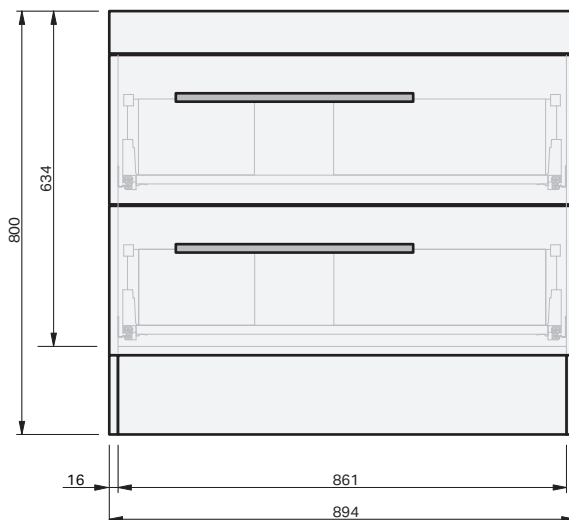

Riva Classic 46 Console 900L Floor 2 Drawer

CABINET SPECIFICATION

Product Features

Product Code	Ceramic Console / 1051
Product Description	Riva Classic 46 - 900L - Floor
Drawer Configuration	2 Drawer
Notes	Drawings depict cabinet only.

IMPORTANT NOTE: Throughout this guide, dimensions may vary by ± 2 mm. Please read the installation manual for detailed information on installing the product. St. Michel pursues a policy of continuing improvement in design and manufacturing of its products. The right is therefore reserved to vary specifications without notice.