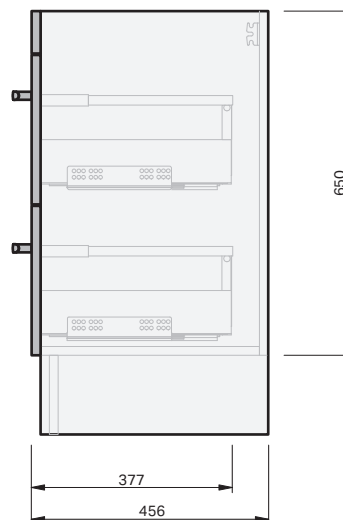

Riva Classic 46 Console 900L Floor 2 Drawer

CABINET SPECIFICATION

Product Features

Product Code	Ceramic Console / 1051
Product Description	Riva Classic 46 - 900L - Floor
Drawer Configuration	2 Drawer
Notes	Drawings depict cabinet only.

IMPORTANT NOTE: Throughout this guide, dimensions may vary by ± 2 mm. Please read the installation manual for detailed information on installing the product. St. Michel pursues a policy of continuing improvement in design and manufacturing of its products. The right is therefore reserved to vary specifications without notice.