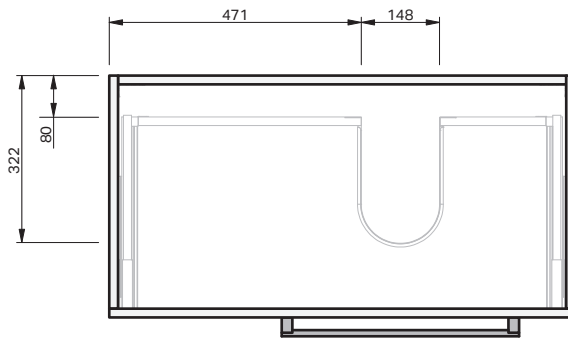

Riva Classic 46 Console 900R Floor 2 Drawer

CABINET SPECIFICATION

Product Features

Product Code	Ceramic Console / 1055
Product Description	Riva Classic 46 - 900R - Floor
Drawer Configuration	2 Drawer
Notes	Drawings depict cabinet only.

IMPORTANT NOTE: Throughout this guide, dimensions may vary by ± 2 mm. Please read the installation manual for detailed information on installing the product. St. Michel pursues a policy of continuing improvement in design and manufacturing of its products. The right is therefore reserved to vary specifications without notice.