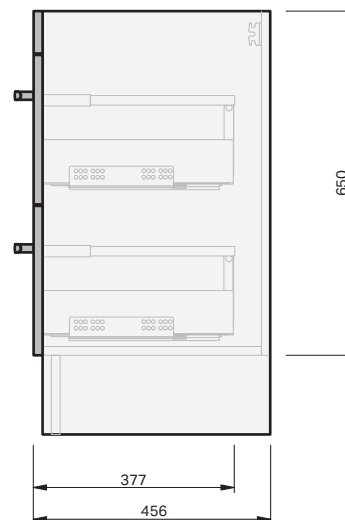

Riva Classic 46 Console 900R Floor 2 Drawer

CABINET SPECIFICATION

Product Features

Product Code	Ceramic Console / 1055
Product Description	Riva Classic 46 - 900R - Floor
Drawer Configuration	2 Drawer
Notes	Drawings depict cabinet only.

IMPORTANT NOTE: Throughout this guide, dimensions may vary by ± 2 mm. Please read the installation manual for detailed information on installing the product. St. Michel pursues a policy of continuing improvement in design and manufacturing of its products. The right is therefore reserved to vary specifications without notice.