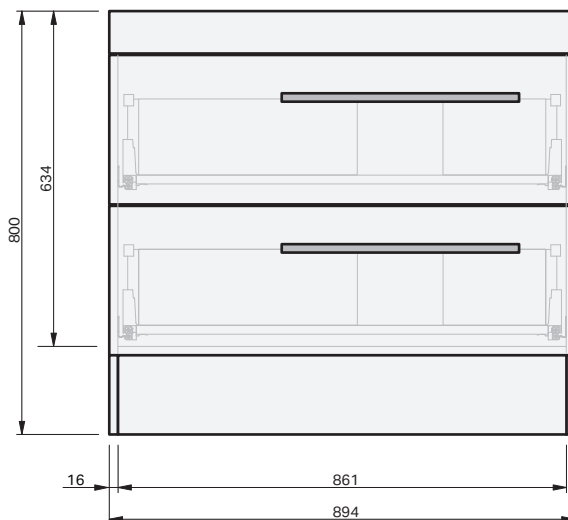

Riva Classic 46 Console 900R Floor 2 Drawer

CABINET SPECIFICATION

Product Features

Product Code	Ceramic Console / 1055
Product Description	Riva Classic 46 - 900R - Floor
Drawer Configuration	2 Drawer
Notes	Drawings depict cabinet only.

IMPORTANT NOTE: Throughout this guide, dimensions may vary by ± 2 mm. Please read the installation manual for detailed information on installing the product. St. Michel pursues a policy of continuing improvement in design and manufacturing of its products. The right is therefore reserved to vary specifications without notice.