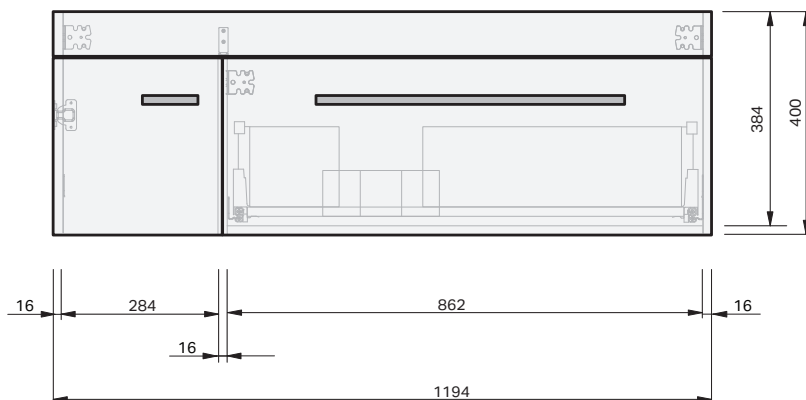

Riva Classic 46 Console

1200 Wall 1 Door 1 Drawer Right

CABINET SPECIFICATION

Product Features

Product Code	Mineral Cast Console / 1076 Ceramic Console / 1065
Product Description	Riva Classic 46 - 1200 - Wall
Drawer Configuration	1 Door / 1 Drawer Right
Notes	Drawings depict cabinet only.

IMPORTANT NOTE: Throughout this guide, dimensions may vary by ± 2 mm. Please read the installation manual for detailed information on installing the product. St. Michel pursues a policy of continuing improvement in design and manufacturing of its products. The right is therefore reserved to vary specifications without notice.