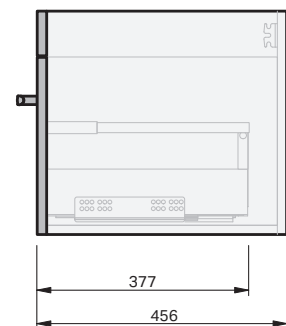

Riva Classic 46 Console

1200 Wall 1 Door 1 Drawer Right

CABINET SPECIFICATION

Product Features

Product Code	Mineral Cast Console / 1076 Ceramic Console / 1065
Product Description	Riva Classic 46 - 1200 - Wall
Drawer Configuration	1 Door / 1 Drawer Right
Notes	Drawings depict cabinet only.

IMPORTANT NOTE: Throughout this guide, dimensions may vary by ± 2 mm. Please read the installation manual for detailed information on installing the product. St. Michel pursues a policy of continuing improvement in design and manufacturing of its products. The right is therefore reserved to vary specifications without notice.