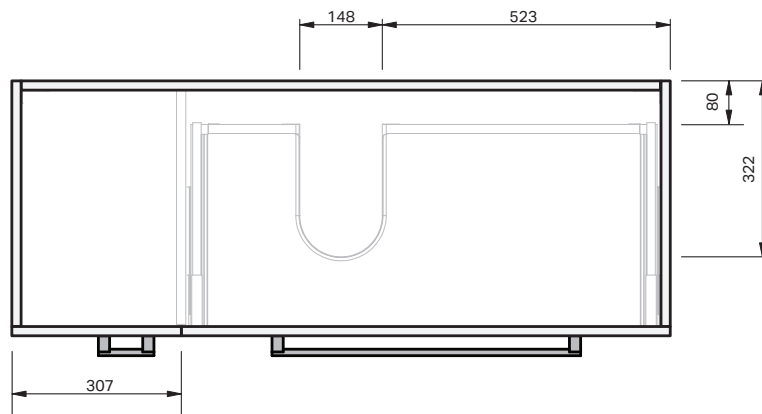

Riva Classic 46 Console

1200 Wall 1 Door 1 Drawer Right

CABINET SPECIFICATION

Product Features

Product Code	Mineral Cast Console / 1076 Ceramic Console / 1065
Product Description	Riva Classic 46 - 1200 - Wall
Drawer Configuration	1 Door / 1 Drawer Right
Notes	Drawings depict cabinet only.

IMPORTANT NOTE: Throughout this guide, dimensions may vary by ± 2 mm. Please read the installation manual for detailed information on installing the product. St. Michel pursues a policy of continuing improvement in design and manufacturing of its products. The right is therefore reserved to vary specifications without notice.