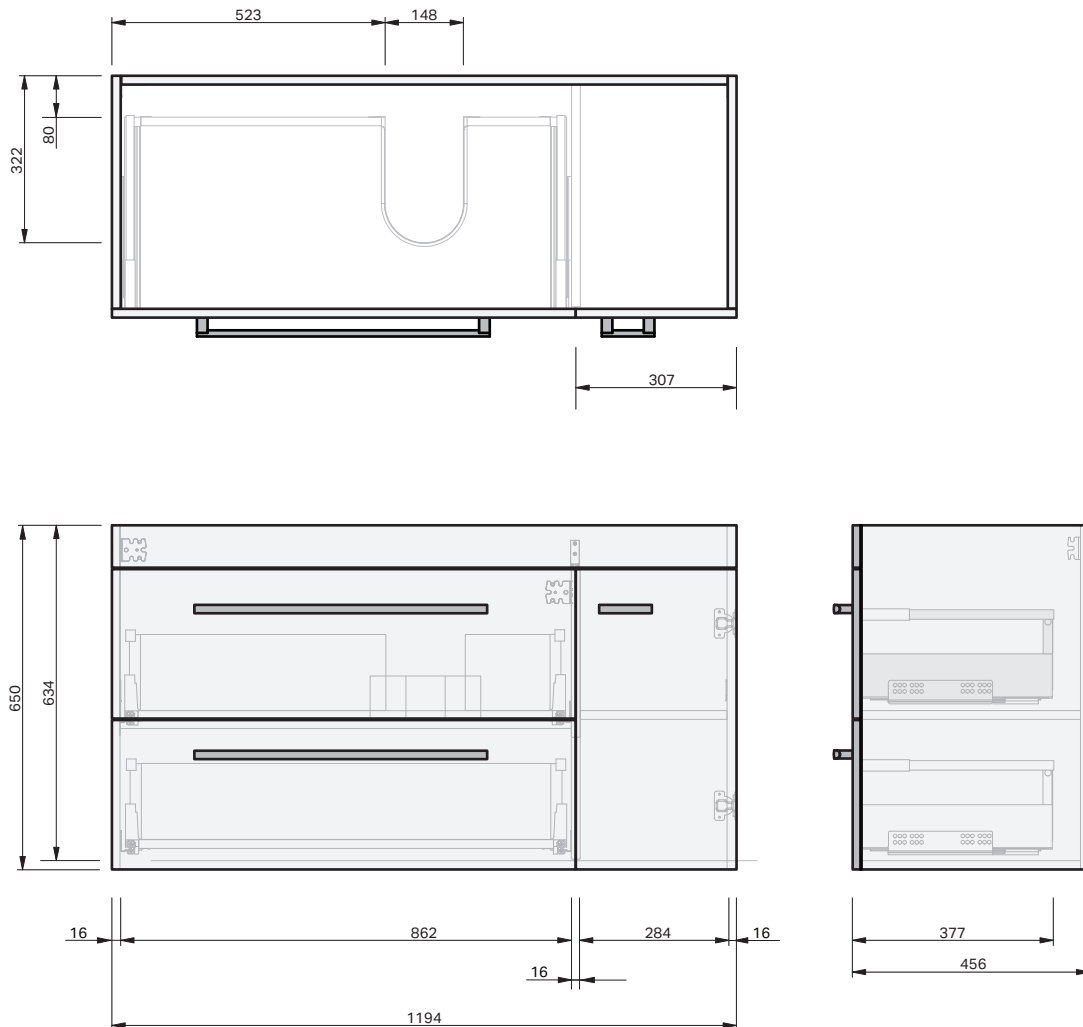

## 1200 Wall 1 Door 2 Drawer Left

### CABINET SPECIFICATION

#### Product Features

|                      |   |
|----------------------|---|
| Product Code         | Mineral Cast Console / 1074<br>Ceramic Console / 1066 |
| Product Description  | Riva Classic 46 - 1200 - Wall                         |
| Drawer Configuration | 1 Door / 2 Drawer Left                                |
| Notes                | Drawings depict cabinet only.                         |

**IMPORTANT NOTE:** Throughout this guide, dimensions may vary by  $\pm 2$ mm. Please read the installation manual for detailed information on installing the product. St. Michel pursues a policy of continuing improvement in design and manufacturing of its products. The right is therefore reserved to vary specifications without notice.