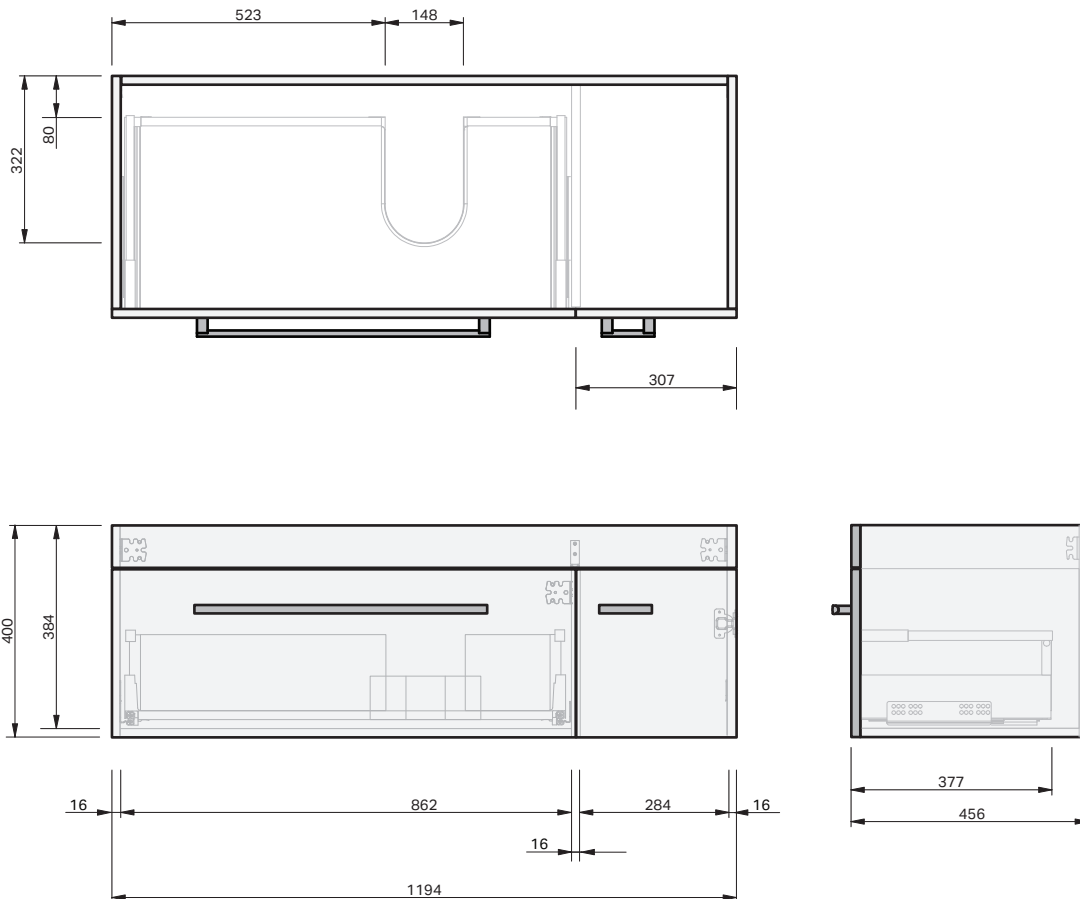

Riva Classic 46 Console

1200 Wall 1 Door 1 Drawer Left

CABINET SPECIFICATION

Product Features

Product Code	Mineral Cast Console / 1073 Ceramic Console / 1064
Product Description	Riva Classic 46 - 1200 - Wall
Drawer Configuration	1 Door / 1 Drawer Left
Notes	Drawings depict cabinet only.

IMPORTANT NOTE: Throughout this guide, dimensions may vary by ± 2 mm. Please read the installation manual for detailed information on installing the product. St. Michel pursues a policy of continuing improvement in design and manufacturing of its products. The right is therefore reserved to vary specifications without notice.