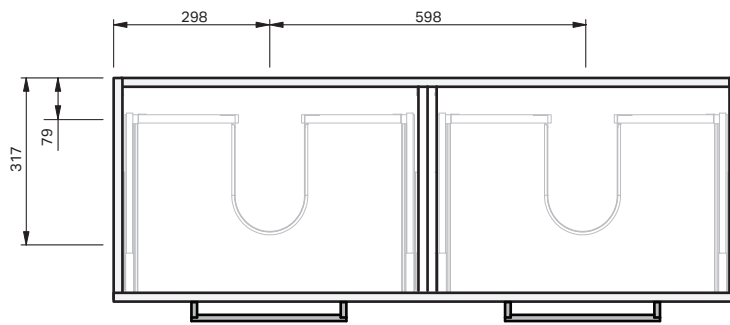

Riva Classic 46 Console 1200DB Wall 2 Drawer

CABINET SPECIFICATION

Product Features

Product Code	Ceramic Console / 1070
Product Description	Riva Classic 46 - 1200DB - Wall
Drawer Configuration	2 Drawer (side by side)
Notes	Drawings depict cabinet only.

IMPORTANT NOTE: Throughout this guide, dimensions may vary by ± 2 mm. Please read the installation manual for detailed information on installing the product. St. Michel pursues a policy of continuing improvement in design and manufacturing of its products. The right is therefore reserved to vary specifications without notice.