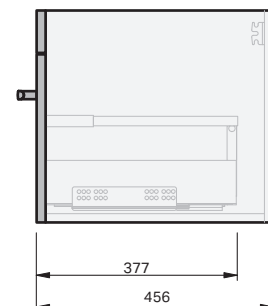

Riva Classic 46 Console 1200DB Wall 2 Drawer

CABINET SPECIFICATION

Product Features

Product Code	Ceramic Console / 1070
Product Description	Riva Classic 46 - 1200DB - Wall
Drawer Configuration	2 Drawer (side by side)
Notes	Drawings depict cabinet only.

IMPORTANT NOTE: Throughout this guide, dimensions may vary by ± 2 mm. Please read the installation manual for detailed information on installing the product. St. Michel pursues a policy of continuing improvement in design and manufacturing of its products. The right is therefore reserved to vary specifications without notice.