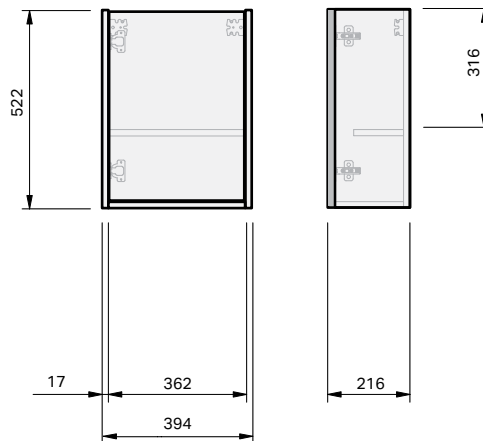

City 22 Console 400 Wall 1 Door

CABINET SPECIFICATION

Product Features

Product Code	Console Vanity / 2399
Product Description	City 22 - 400 Wall
Drawer Configuration	1 Door
Notes:	Drawings depict cabinet only. Door can be left or right hinged. Basin / Benchtop is reversible.

IMPORTANT NOTE: Throughout this guide, dimensions may vary by ± 2 mm. Please read the installation manual for detailed information on installing the product. St. Michel pursues a policy of continuing improvement in design and manufacturing of its products. The right is therefore reserved to vary specifications without notice.