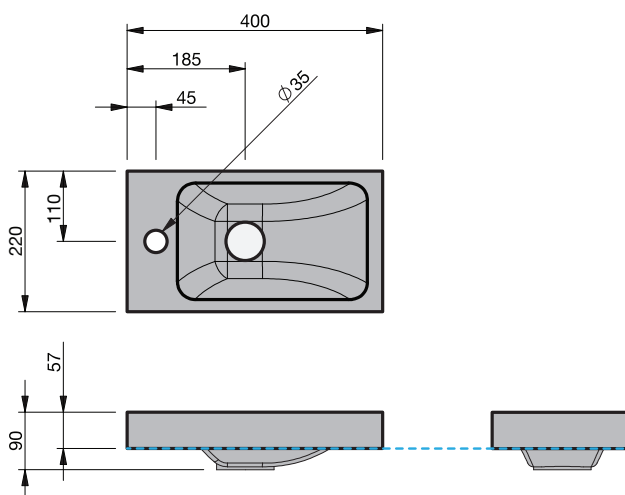

## BASIN SPECIFICATION

### Product Features

Product Code	Gloss White / 18501
Type of basin	Console
Material of basin	Mineral Cast
Capacity of basin	2 litre
Overflow Configuration	Overflow not supplied
Colour options	Gloss White

- The basin must be sealed to the top with an acetic cured silicone sealant.
- Epoxy type sealants must not be used.

INDICATES FURNITURE TOP SURFACE -----

**IMPORTANT NOTE:** Throughout this guide, dimensions may vary by  $\pm 5$ mm. Please read the installation manual for detailed information on installing the product. St. Michel pursues a policy of continuing improvement in design and manufacturing of its products. The right is therefore reserved to vary specifications without notice.