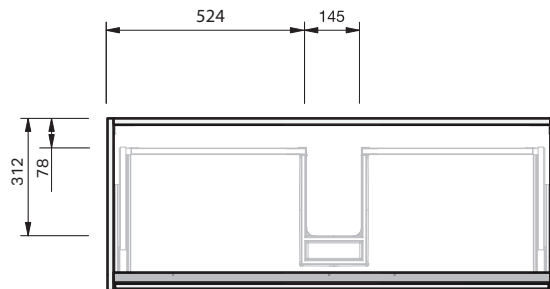

City 46 Benchtop 1200 Floor 2 Drawer

CABINET SPECIFICATION

Product Features

Product Code	Benchtop Vanity / 2207BT
Product Description	City 46 - Floor - 1200
Drawer Configuration	2 Drawer
Notes:	Drawings depict cabinet only.

INDICATES FLOOR SURFACE -----

IMPORTANT NOTE: Throughout this guide, dimensions may vary by ± 2 mm. Please read the installation manual for detailed information on installing the product. St. Michel pursues a policy of continuing improvement in design and manufacturing of its products. The right is therefore reserved to vary specifications without notice.