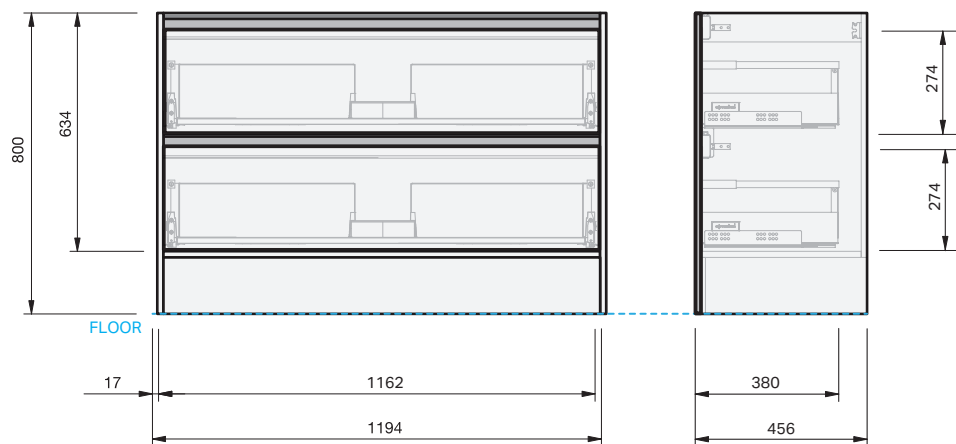

City 46 Benchtop 1200 Floor 2 Drawer

CABINET SPECIFICATION

Product Features

Product Code	Benchtop Vanity / 2207BT
Product Description	City 46 - Floor - 1200
Drawer Configuration	2 Drawer
Notes:	Drawings depict cabinet only.

INDICATES FLOOR SURFACE -----

IMPORTANT NOTE: Throughout this guide, dimensions may vary by ± 2 mm. Please read the installation manual for detailed information on installing the product. St. Michel pursues a policy of continuing improvement in design and manufacturing of its products. The right is therefore reserved to vary specifications without notice.