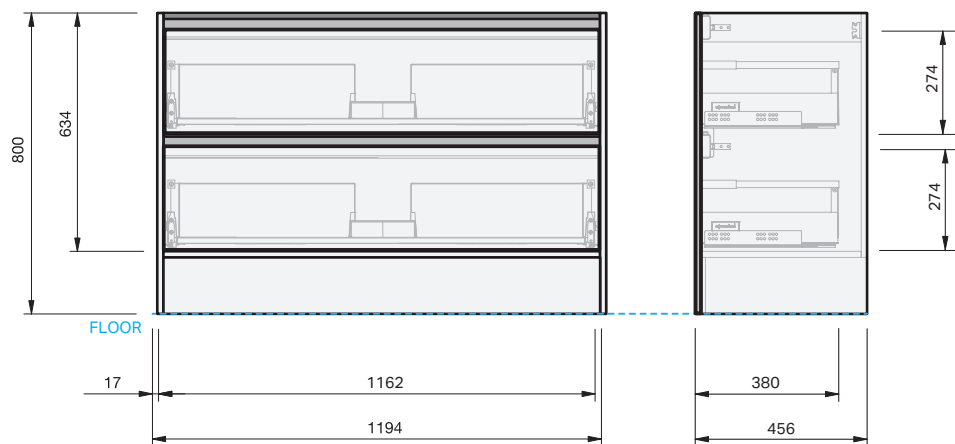

City 46 Console 1200 Floor 2 Drawer

CABINET SPECIFICATION

Product Features

Product Code	Console Vanity / 2207
Product Description	City 46 - Floor - 1200
Drawer Configuration	2 Drawer
Notes:	Drawings depict cabinet only.

INDICATES FLOOR SURFACE -----

IMPORTANT NOTE: Throughout this guide, dimensions may vary by ± 2 mm. Please read the installation manual for detailed information on installing the product. St. Michel pursues a policy of continuing improvement in design and manufacturing of its products. The right is therefore reserved to vary specifications without notice.