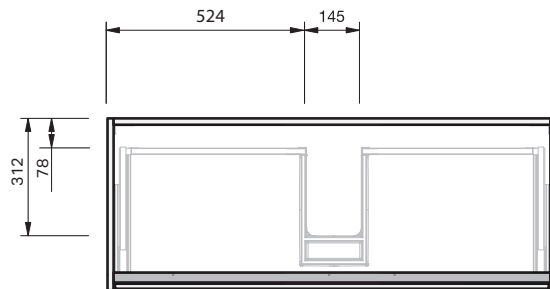

City 46 Console 1200 Floor 2 Drawer

CABINET SPECIFICATION

Product Features

Product Code	Console Vanity / 2207
Product Description	City 46 - Floor - 1200
Drawer Configuration	2 Drawer
Notes:	Drawings depict cabinet only.

INDICATES FLOOR SURFACE -----

IMPORTANT NOTE: Throughout this guide, dimensions may vary by ± 2 mm. Please read the installation manual for detailed information on installing the product. St. Michel pursues a policy of continuing improvement in design and manufacturing of its products. The right is therefore reserved to vary specifications without notice.