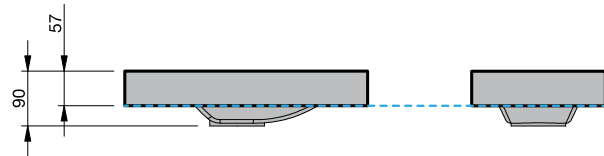

Haven 22 Console 400 Wall 1 Door

CABINET SPECIFICATION

Product Features	
Product Code	Haven 22 Console / 278
Product Description	Haven 22 - 400 - Wall
Drawer Configuration	1 Door
Basin	Ida 400 (Mineral Cast)
Notes:	Drawings depict cabinet only. Doors can be left hinged or right hinged.

INDICATES FURNITURE TOP SURFACE -----

IMPORTANT NOTE: Throughout this guide, dimensions may vary by ± 2 mm. Please read the installation manual for detailed information on installing the product. St. Michel pursues a policy of continuing improvement in design and manufacturing of its products. The right is therefore reserved to vary specifications without notice.