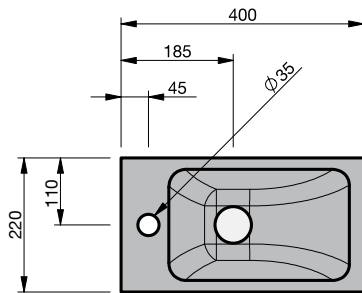

Haven 22 Console 400 Wall 1 Door

CABINET SPECIFICATION

Product Features	
Product Code	Haven 22 Console / 278
Product Description	Haven 22 - 400 - Wall
Drawer Configuration	1 Door
Basin	Ida 400 (Mineral Cast)
Notes:	Drawings depict cabinet only. Doors can be left hinged or right hinged.

INDICATES FURNITURE TOP SURFACE -----

IMPORTANT NOTE: Throughout this guide, dimensions may vary by ± 2 mm. Please read the installation manual for detailed information on installing the product. St. Michel pursues a policy of continuing improvement in design and manufacturing of its products. The right is therefore reserved to vary specifications without notice.