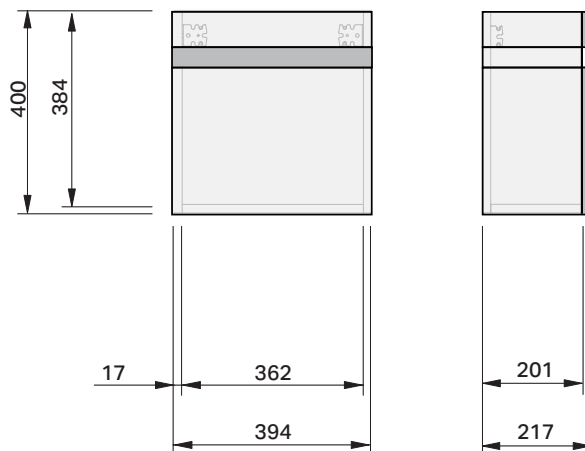

Haven 22 Console 400 Wall 1 Door

CABINET SPECIFICATION

Product Features	
Product Code	Haven 22 Console / 278
Product Description	Haven 22 - 400 - Wall
Drawer Configuration	1 Door
Basin	Ida 400 (Mineral Cast)
Notes:	Drawings depict cabinet only. Doors can be left hinged or right hinged.

INDICATES FURNITURE TOP SURFACE -----

IMPORTANT NOTE: Throughout this guide, dimensions may vary by ± 2 mm. Please read the installation manual for detailed information on installing the product. St. Michel pursues a policy of continuing improvement in design and manufacturing of its products. The right is therefore reserved to vary specifications without notice.