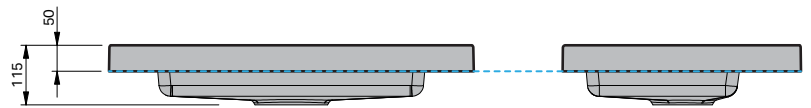

Haven 46 Console 700 Wall 1 Drawer

CABINET SPECIFICATION

Product Features	
Product Code	Haven 46 Console / 4469
Product Description	Haven 46 - 700 - Wall
Drawer Configuration	1 Drawer
Basin	Sussy 700 (Mineral Cast)
Notes:	Drawings depict cabinet only. Plumbing clearance behind Haven 46 drawer: 62mm.

INDICATES FURNITURE TOP SURFACE -----

IMPORTANT NOTE: Throughout this guide, dimensions may vary by ± 2 mm. Please read the installation manual for detailed information on installing the product. St. Michel pursues a policy of continuing improvement in design and manufacturing of its products. The right is therefore reserved to vary specifications without notice.