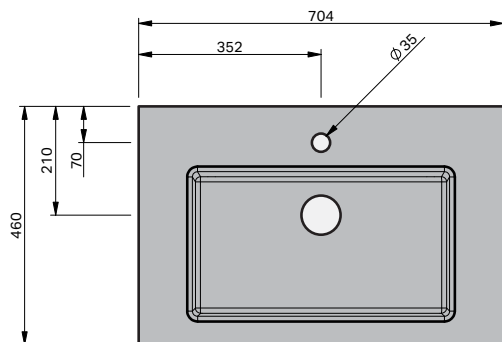

Haven 46 Console 700 Wall 1 Drawer

CABINET SPECIFICATION

Product Features	
Product Code	Haven 46 Console / 4469
Product Description	Haven 46 - 700 - Wall
Drawer Configuration	1 Drawer
Basin	Sussy 700 (Mineral Cast)
Notes:	Drawings depict cabinet only. Plumbing clearance behind Haven 46 drawer: 62mm.

INDICATES FURNITURE TOP SURFACE -----

IMPORTANT NOTE: Throughout this guide, dimensions may vary by ± 2 mm. Please read the installation manual for detailed information on installing the product. St. Michel pursues a policy of continuing improvement in design and manufacturing of its products. The right is therefore reserved to vary specifications without notice.