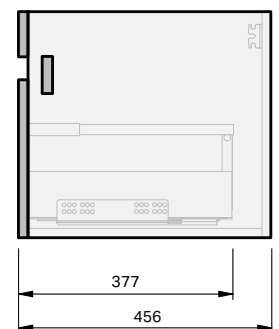

Haven 46 Console 700 Wall 1 Drawer

CABINET SPECIFICATION

Product Features	
Product Code	Haven 46 Console / 4469
Product Description	Haven 46 - 700 - Wall
Drawer Configuration	1 Drawer
Basin	Sussy 700 (Mineral Cast)
Notes:	Drawings depict cabinet only. Plumbing clearance behind Haven 46 drawer: 62mm.

INDICATES FURNITURE TOP SURFACE -----

IMPORTANT NOTE: Throughout this guide, dimensions may vary by ± 2 mm. Please read the installation manual for detailed information on installing the product. St. Michel pursues a policy of continuing improvement in design and manufacturing of its products. The right is therefore reserved to vary specifications without notice.