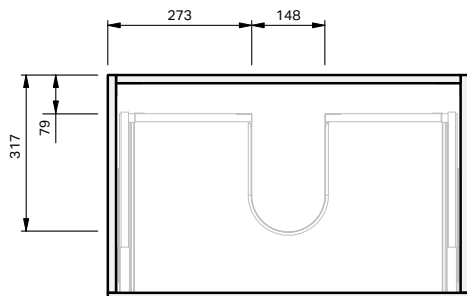

Haven 46 Console 700 Wall 1 Drawer

CABINET SPECIFICATION

Product Features	
Product Code	Haven 46 Console / 4469
Product Description	Haven 46 - 700 - Wall
Drawer Configuration	1 Drawer
Basin	Sussy 700 (Mineral Cast)
Notes:	Drawings depict cabinet only. Plumbing clearance behind Haven 46 drawer: 62mm.

INDICATES FURNITURE TOP SURFACE -----

IMPORTANT NOTE: Throughout this guide, dimensions may vary by ± 2 mm. Please read the installation manual for detailed information on installing the product. St. Michel pursues a policy of continuing improvement in design and manufacturing of its products. The right is therefore reserved to vary specifications without notice.