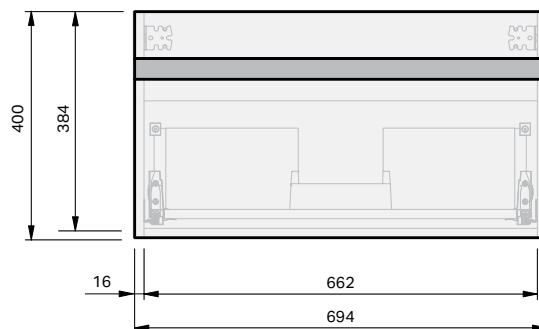

Haven 46 Console 700 Wall 1 Drawer

CABINET SPECIFICATION

Product Features	
Product Code	Haven 46 Console / 4469
Product Description	Haven 46 - 700 - Wall
Drawer Configuration	1 Drawer
Basin	Sussy 700 (Mineral Cast)
Notes:	Drawings depict cabinet only. Plumbing clearance behind Haven 46 drawer: 62mm.

INDICATES FURNITURE TOP SURFACE -----

IMPORTANT NOTE: Throughout this guide, dimensions may vary by ± 2 mm. Please read the installation manual for detailed information on installing the product. St. Michel pursues a policy of continuing improvement in design and manufacturing of its products. The right is therefore reserved to vary specifications without notice.