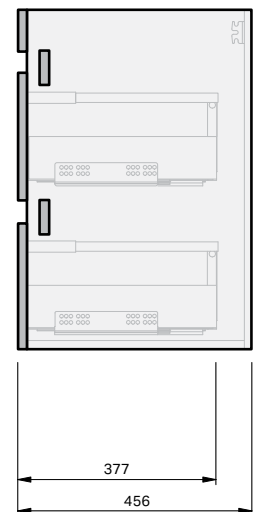

Haven 46 Console 700 Wall 2 Drawer

CABINET SPECIFICATION

Product Features	
Product Code	Haven 46 Console / 4470
Product Description	Haven 46 - 700 - Wall
Drawer Configuration	2 Drawer
Basin	Sussy 700 (Mineral Cast)
Notes:	Drawings depict cabinet only. Plumbing clearance behind Haven 46 drawer: 62mm.

INDICATES FURNITURE TOP SURFACE -----

IMPORTANT NOTE: Throughout this guide, dimensions may vary by ± 2 mm. Please read the installation manual for detailed information on installing the product. St. Michel pursues a policy of continuing improvement in design and manufacturing of its products. The right is therefore reserved to vary specifications without notice.