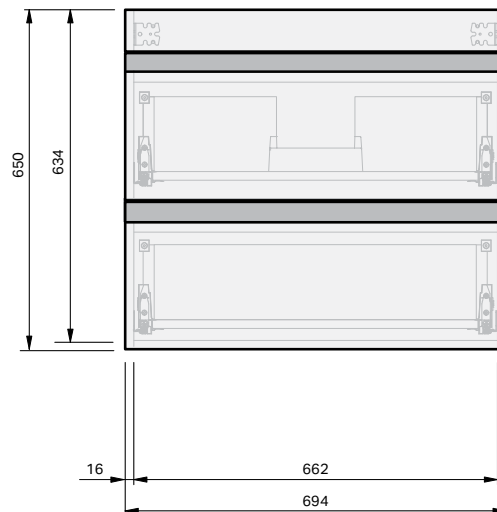

Haven 46 Console 700 Wall 2 Drawer

CABINET SPECIFICATION

Product Features	
Product Code	Haven 46 Console / 4470
Product Description	Haven 46 - 700 - Wall
Drawer Configuration	2 Drawer
Basin	Sussy 700 (Mineral Cast)
Notes:	Drawings depict cabinet only. Plumbing clearance behind Haven 46 drawer: 62mm.

INDICATES FURNITURE TOP SURFACE -----

IMPORTANT NOTE: Throughout this guide, dimensions may vary by ± 2 mm. Please read the installation manual for detailed information on installing the product. St. Michel pursues a policy of continuing improvement in design and manufacturing of its products. The right is therefore reserved to vary specifications without notice.