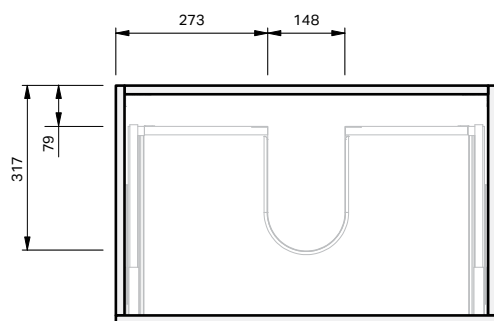

Haven 46 Console 700 Wall 2 Drawer

CABINET SPECIFICATION

Product Features	
Product Code	Haven 46 Console / 4470
Product Description	Haven 46 - 700 - Wall
Drawer Configuration	2 Drawer
Basin	Sussy 700 (Mineral Cast)
Notes:	Drawings depict cabinet only. Plumbing clearance behind Haven 46 drawer: 62mm.

INDICATES FURNITURE TOP SURFACE -----

IMPORTANT NOTE: Throughout this guide, dimensions may vary by ± 2 mm. Please read the installation manual for detailed information on installing the product. St. Michel pursues a policy of continuing improvement in design and manufacturing of its products. The right is therefore reserved to vary specifications without notice.