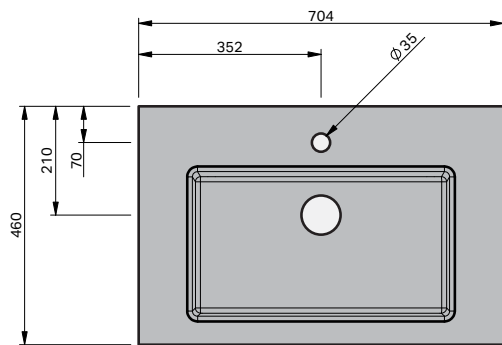

Haven 46 Console 700 Wall 2 Drawer

CABINET SPECIFICATION

Product Features	
Product Code	Haven 46 Console / 4470
Product Description	Haven 46 - 700 - Wall
Drawer Configuration	2 Drawer
Basin	Sussy 700 (Mineral Cast)
Notes:	Drawings depict cabinet only. Plumbing clearance behind Haven 46 drawer: 62mm.

INDICATES FURNITURE TOP SURFACE -----

IMPORTANT NOTE: Throughout this guide, dimensions may vary by ± 2 mm. Please read the installation manual for detailed information on installing the product. St. Michel pursues a policy of continuing improvement in design and manufacturing of its products. The right is therefore reserved to vary specifications without notice.