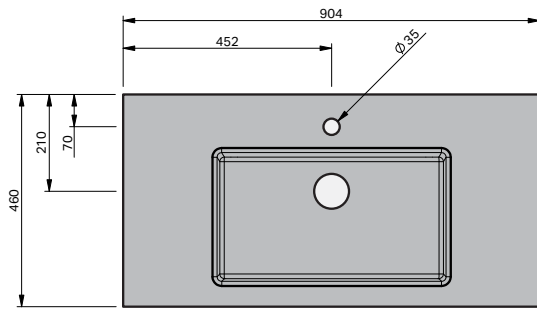

Haven 46 Console 900 Wall 1 Drawer

CABINET SPECIFICATION

Product Features	
Product Code	Haven 46 Console / 4472
Product Description	Haven 46 - 900 - Wall
Drawer Configuration	1 Drawer
Basin	Sussy 900 (Mineral Cast)
Notes:	Drawings depict cabinet only. Plumbing clearance behind Haven 46 drawer: 62mm.

INDICATES FURNITURE TOP SURFACE -----

IMPORTANT NOTE: Throughout this guide, dimensions may vary by ± 2 mm. Please read the installation manual for detailed information on installing the product. St. Michel pursues a policy of continuing improvement in design and manufacturing of its products. The right is therefore reserved to vary specifications without notice.