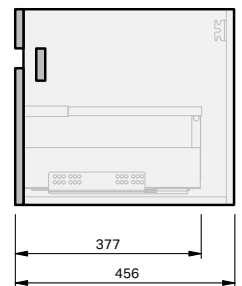

Haven 46 Console 900 Wall 1 Drawer

CABINET SPECIFICATION

Product Features	
Product Code	Haven 46 Console / 4472
Product Description	Haven 46 - 900 - Wall
Drawer Configuration	1 Drawer
Basin	Sussy 900 (Mineral Cast)
Notes:	Drawings depict cabinet only. Plumbing clearance behind Haven 46 drawer: 62mm.

INDICATES FURNITURE TOP SURFACE -----

IMPORTANT NOTE: Throughout this guide, dimensions may vary by ± 2 mm. Please read the installation manual for detailed information on installing the product. St. Michel pursues a policy of continuing improvement in design and manufacturing of its products. The right is therefore reserved to vary specifications without notice.