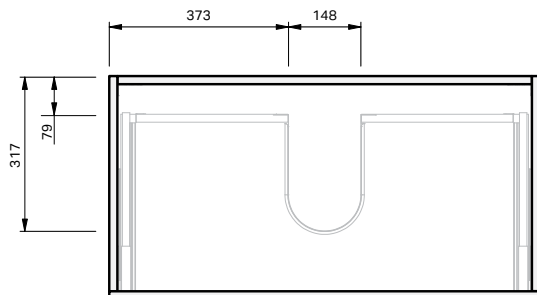

Haven 46 Console 900 Wall 1 Drawer

CABINET SPECIFICATION

Product Features	
Product Code	Haven 46 Console / 4472
Product Description	Haven 46 - 900 - Wall
Drawer Configuration	1 Drawer
Basin	Sussy 900 (Mineral Cast)
Notes:	Drawings depict cabinet only. Plumbing clearance behind Haven 46 drawer: 62mm.

INDICATES FURNITURE TOP SURFACE -----

IMPORTANT NOTE: Throughout this guide, dimensions may vary by ± 2 mm. Please read the installation manual for detailed information on installing the product. St. Michel pursues a policy of continuing improvement in design and manufacturing of its products. The right is therefore reserved to vary specifications without notice.