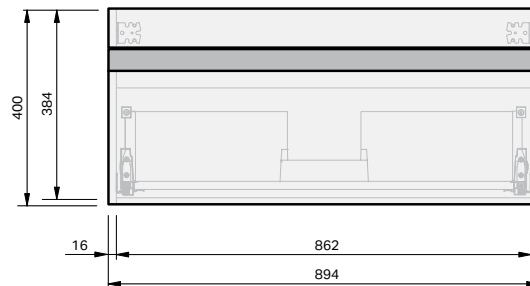

Haven 46 Console 900 Wall 1 Drawer

CABINET SPECIFICATION

Product Features	
Product Code	Haven 46 Console / 4472
Product Description	Haven 46 - 900 - Wall
Drawer Configuration	1 Drawer
Basin	Sussy 900 (Mineral Cast)
Notes:	Drawings depict cabinet only. Plumbing clearance behind Haven 46 drawer: 62mm.

INDICATES FURNITURE TOP SURFACE -----

IMPORTANT NOTE: Throughout this guide, dimensions may vary by ± 2 mm. Please read the installation manual for detailed information on installing the product. St. Michel pursues a policy of continuing improvement in design and manufacturing of its products. The right is therefore reserved to vary specifications without notice.