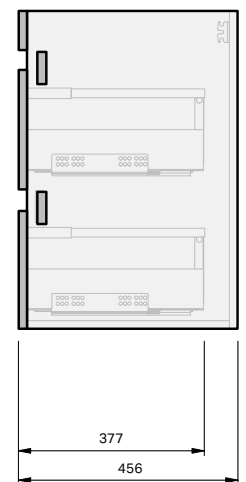

Haven 46 Console 900 Wall 2 Drawer

CABINET SPECIFICATION

Product Features	
Product Code	Haven 46 Console / 4473
Product Description	Haven 46 - 900 - Wall
Drawer Configuration	2 Drawer
Basin	Sussy 900 (Mineral Cast)
Notes:	Drawings depict cabinet only. Plumbing clearance behind Haven 46 drawer: 62mm.

INDICATES FURNITURE TOP SURFACE -----

IMPORTANT NOTE: Throughout this guide, dimensions may vary by ± 2 mm. Please read the installation manual for detailed information on installing the product. St. Michel pursues a policy of continuing improvement in design and manufacturing of its products. The right is therefore reserved to vary specifications without notice.