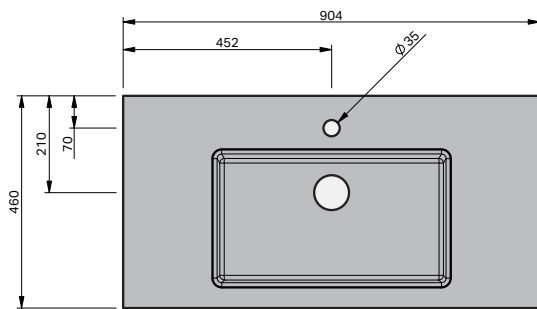

Haven 46 Console 900 Wall 2 Drawer

CABINET SPECIFICATION

Product Features	
Product Code	Haven 46 Console / 4473
Product Description	Haven 46 - 900 - Wall
Drawer Configuration	2 Drawer
Basin	Sussy 900 (Mineral Cast)
Notes:	Drawings depict cabinet only. Plumbing clearance behind Haven 46 drawer: 62mm.

INDICATES FURNITURE TOP SURFACE -----

IMPORTANT NOTE: Throughout this guide, dimensions may vary by ± 2 mm. Please read the installation manual for detailed information on installing the product. St. Michel pursues a policy of continuing improvement in design and manufacturing of its products. The right is therefore reserved to vary specifications without notice.