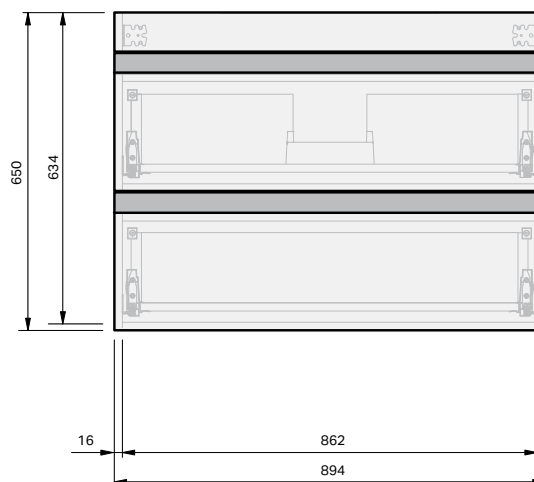

Haven 46 Console 900 Wall 2 Drawer

CABINET SPECIFICATION

Product Features	
Product Code	Haven 46 Console / 4473
Product Description	Haven 46 - 900 - Wall
Drawer Configuration	2 Drawer
Basin	Sussy 900 (Mineral Cast)
Notes:	Drawings depict cabinet only. Plumbing clearance behind Haven 46 drawer: 62mm.

INDICATES FURNITURE TOP SURFACE -----

IMPORTANT NOTE: Throughout this guide, dimensions may vary by ± 2 mm. Please read the installation manual for detailed information on installing the product. St. Michel pursues a policy of continuing improvement in design and manufacturing of its products. The right is therefore reserved to vary specifications without notice.