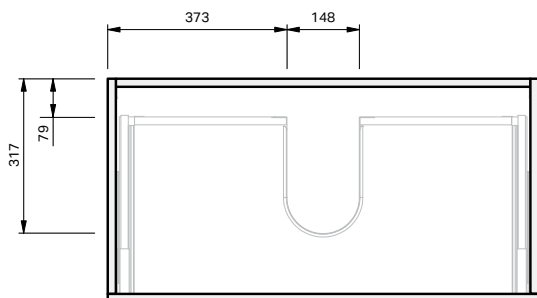

Haven 46 Console 900 Wall 2 Drawer

CABINET SPECIFICATION

Product Features	
Product Code	Haven 46 Console / 4473
Product Description	Haven 46 - 900 - Wall
Drawer Configuration	2 Drawer
Basin	Sussy 900 (Mineral Cast)
Notes:	Drawings depict cabinet only. Plumbing clearance behind Haven 46 drawer: 62mm.

INDICATES FURNITURE TOP SURFACE -----

IMPORTANT NOTE: Throughout this guide, dimensions may vary by ± 2 mm. Please read the installation manual for detailed information on installing the product. St. Michel pursues a policy of continuing improvement in design and manufacturing of its products. The right is therefore reserved to vary specifications without notice.