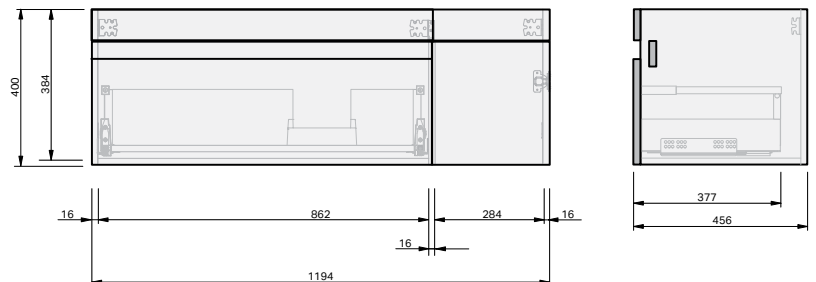

## 1200 Wall 1 Door 1 Drawer

### CABINET SPECIFICATION

Product Features	
Product Code	Haven 46 Console / 4475
Product Description	Haven 46 - 1200 - Wall
Drawer Configuration	1 Door / 1 Drawer
Basin	Sussy 1200 (Mineral Cast)
Notes:	Drawings depict cabinet only. Plumbing clearance behind Haven 46 drawer: 62mm.

INDICATES FURNITURE TOP SURFACE -----

**IMPORTANT NOTE:** Throughout this guide, dimensions may vary by  $\pm 2$ mm. Please read the installation manual for detailed information on installing the product. St. Michel pursues a policy of continuing improvement in design and manufacturing of its products. The right is therefore reserved to vary specifications without notice.