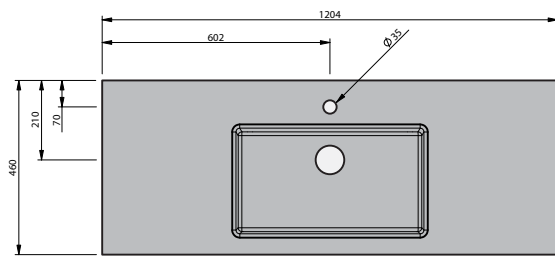

## 1200 Wall 1 Door 1 Drawer

### CABINET SPECIFICATION

Product Features	
Product Code	Haven 46 Console / 4475
Product Description	Haven 46 - 1200 - Wall
Drawer Configuration	1 Door / 1 Drawer
Basin	Sussy 1200 (Mineral Cast)
Notes:	Drawings depict cabinet only. Plumbing clearance behind Haven 46 drawer: 62mm.

INDICATES FURNITURE TOP SURFACE -----

**IMPORTANT NOTE:** Throughout this guide, dimensions may vary by  $\pm 2$ mm. Please read the installation manual for detailed information on installing the product. St. Michel pursues a policy of continuing improvement in design and manufacturing of its products. The right is therefore reserved to vary specifications without notice.