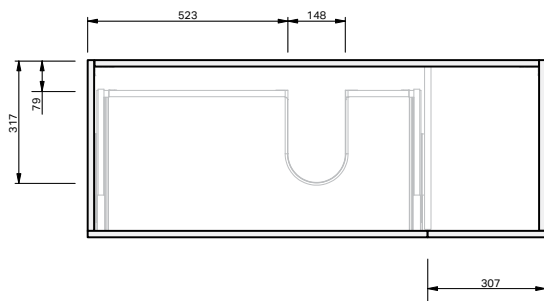

## 1200 Wall 1 Door 1 Drawer

### CABINET SPECIFICATION

Product Features	
Product Code	Haven 46 Console / 4475
Product Description	Haven 46 - 1200 - Wall
Drawer Configuration	1 Door / 1 Drawer
Basin	Sussy 1200 (Mineral Cast)
Notes:	Drawings depict cabinet only. Plumbing clearance behind Haven 46 drawer: 62mm.

INDICATES FURNITURE TOP SURFACE -----

**IMPORTANT NOTE:** Throughout this guide, dimensions may vary by  $\pm 2$ mm. Please read the installation manual for detailed information on installing the product. St. Michel pursues a policy of continuing improvement in design and manufacturing of its products. The right is therefore reserved to vary specifications without notice.