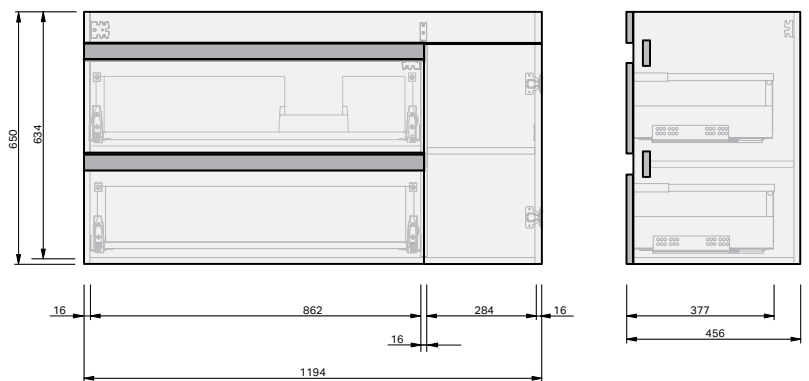

Haven 46 Console

1200 Wall 1 Door 2 Drawer

CABINET SPECIFICATION

Product Features	
Product Code	Haven 46 Console / 4476
Product Description	Haven 46 - 1200 - Wall
Drawer Configuration	1 Door / 2 Drawer
Basin	Sussy 1200 (Mineral Cast)
Notes:	Drawings depict cabinet only. Plumbing clearance behind Haven 46 drawer: 62mm.

INDICATES FURNITURE TOP SURFACE -----

IMPORTANT NOTE: Throughout this guide, dimensions may vary by ± 2 mm. Please read the installation manual for detailed information on installing the product. St. Michel pursues a policy of continuing improvement in design and manufacturing of its products. The right is therefore reserved to vary specifications without notice.