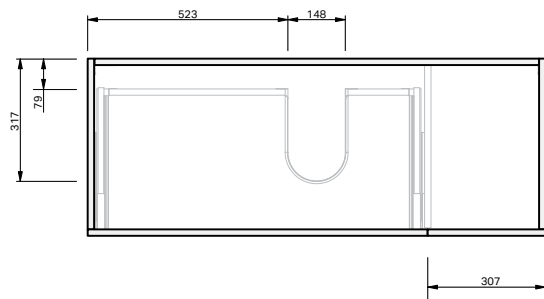

Haven 46 Console

1200 Wall 1 Door 2 Drawer

CABINET SPECIFICATION

Product Features	
Product Code	Haven 46 Console / 4476
Product Description	Haven 46 - 1200 - Wall
Drawer Configuration	1 Door / 2 Drawer
Basin	Sussy 1200 (Mineral Cast)
Notes:	Drawings depict cabinet only. Plumbing clearance behind Haven 46 drawer: 62mm.

INDICATES FURNITURE TOP SURFACE -----

IMPORTANT NOTE: Throughout this guide, dimensions may vary by ± 2 mm. Please read the installation manual for detailed information on installing the product. St. Michel pursues a policy of continuing improvement in design and manufacturing of its products. The right is therefore reserved to vary specifications without notice.