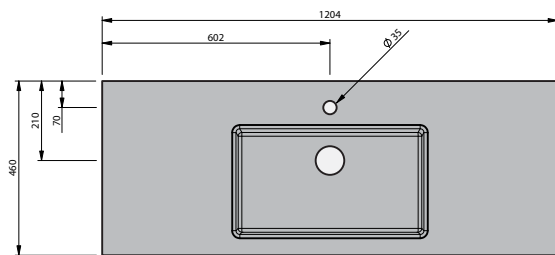

Haven 46 Console

1200 Wall 1 Door 2 Drawer

CABINET SPECIFICATION

Product Features	
Product Code	Haven 46 Console / 4476
Product Description	Haven 46 - 1200 - Wall
Drawer Configuration	1 Door / 2 Drawer
Basin	Sussy 1200 (Mineral Cast)
Notes:	Drawings depict cabinet only. Plumbing clearance behind Haven 46 drawer: 62mm.

INDICATES FURNITURE TOP SURFACE -----

IMPORTANT NOTE: Throughout this guide, dimensions may vary by ± 2 mm. Please read the installation manual for detailed information on installing the product. St. Michel pursues a policy of continuing improvement in design and manufacturing of its products. The right is therefore reserved to vary specifications without notice.