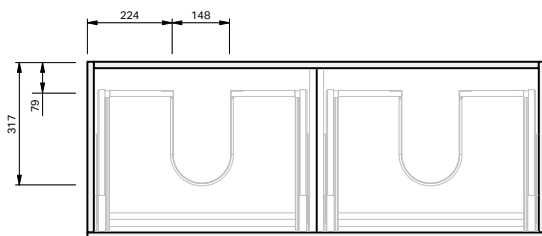

Haven 46 Console

1200DB Wall 2 Drawer

CABINET SPECIFICATION

Product Features	
Product Code	Haven 46 Console / 4478
Product Description	Haven 46 - 1200DB - Wall
Drawer Configuration	2 Drawer (side by side)
Basin	Sussy 1200DB (Mineral Cast)
Notes:	Drawings depict cabinet only. Plumbing clearance behind Haven 46 drawer: 62mm.

INDICATES FURNITURE TOP SURFACE -----

IMPORTANT NOTE: Throughout this guide, dimensions may vary by ± 2 mm. Please read the installation manual for detailed information on installing the product. St. Michel pursues a policy of continuing improvement in design and manufacturing of its products. The right is therefore reserved to vary specifications without notice.