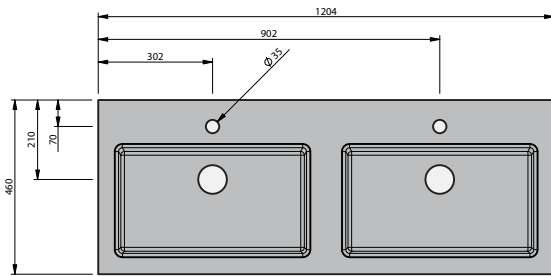

Haven 46 Console

1200DB Wall 2 Drawer

CABINET SPECIFICATION

Product Features	
Product Code	Haven 46 Console / 4478
Product Description	Haven 46 - 1200DB - Wall
Drawer Configuration	2 Drawer (side by side)
Basin	Sussy 1200DB (Mineral Cast)
Notes:	Drawings depict cabinet only. Plumbing clearance behind Haven 46 drawer: 62mm.

INDICATES FURNITURE TOP SURFACE -----

IMPORTANT NOTE: Throughout this guide, dimensions may vary by ± 2 mm. Please read the installation manual for detailed information on installing the product. St. Michel pursues a policy of continuing improvement in design and manufacturing of its products. The right is therefore reserved to vary specifications without notice.