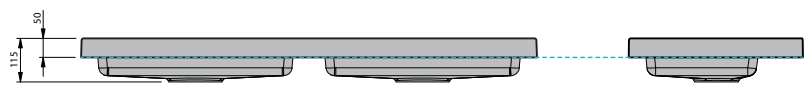

Haven 46 Console

1200DB Wall 2 Drawer

CABINET SPECIFICATION

Product Features	
Product Code	Haven 46 Console / 4478
Product Description	Haven 46 - 1200DB - Wall
Drawer Configuration	2 Drawer (side by side)
Basin	Sussy 1200DB (Mineral Cast)
Notes:	Drawings depict cabinet only. Plumbing clearance behind Haven 46 drawer: 62mm.

INDICATES FURNITURE TOP SURFACE -----

IMPORTANT NOTE: Throughout this guide, dimensions may vary by ± 2 mm. Please read the installation manual for detailed information on installing the product. St. Michel pursues a policy of continuing improvement in design and manufacturing of its products. The right is therefore reserved to vary specifications without notice.