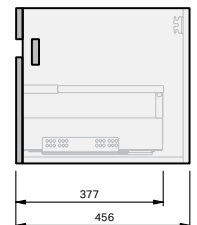

Haven 46 Console

1200DB Wall 2 Drawer

CABINET SPECIFICATION

Product Features	
Product Code	Haven 46 Console / 4478
Product Description	Haven 46 - 1200DB - Wall
Drawer Configuration	2 Drawer (side by side)
Basin	Sussy 1200DB (Mineral Cast)
Notes:	Drawings depict cabinet only. Plumbing clearance behind Haven 46 drawer: 62mm.

INDICATES FURNITURE TOP SURFACE -----

IMPORTANT NOTE: Throughout this guide, dimensions may vary by ± 2 mm. Please read the installation manual for detailed information on installing the product. St. Michel pursues a policy of continuing improvement in design and manufacturing of its products. The right is therefore reserved to vary specifications without notice.