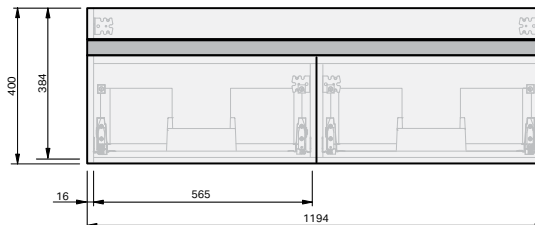

Haven 46 Console

1200DB Wall 2 Drawer

CABINET SPECIFICATION

Product Features	
Product Code	Haven 46 Console / 4478
Product Description	Haven 46 - 1200DB - Wall
Drawer Configuration	2 Drawer (side by side)
Basin	Sussy 1200DB (Mineral Cast)
Notes:	Drawings depict cabinet only. Plumbing clearance behind Haven 46 drawer: 62mm.

INDICATES FURNITURE TOP SURFACE -----

IMPORTANT NOTE: Throughout this guide, dimensions may vary by ± 2 mm. Please read the installation manual for detailed information on installing the product. St. Michel pursues a policy of continuing improvement in design and manufacturing of its products. The right is therefore reserved to vary specifications without notice.