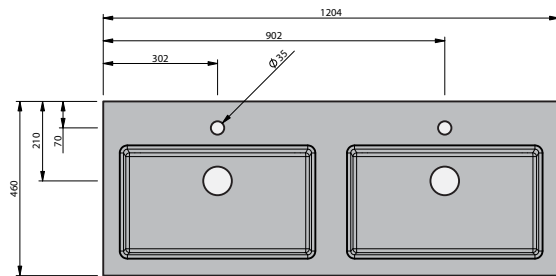

Haven 46 Console

1200DB Wall 4 Drawer

CABINET SPECIFICATION

Product Features	
Product Code	Haven 46 Console / 4479
Product Description	Haven 46 - 1200DB - Wall
Drawer Configuration	4 Drawer
Basin	Sussy 1200DB (Mineral Cast)
Notes:	Drawings depict cabinet only. Plumbing clearance behind Haven 46 drawer: 62mm.

INDICATES FURNITURE TOP SURFACE -----

IMPORTANT NOTE: Throughout this guide, dimensions may vary by ± 2 mm. Please read the installation manual for detailed information on installing the product. St. Michel pursues a policy of continuing improvement in design and manufacturing of its products. The right is therefore reserved to vary specifications without notice.