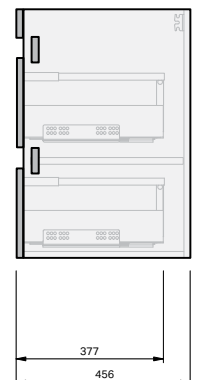

Haven 46 Console

1200DB Wall 4 Drawer

CABINET SPECIFICATION

Product Features	
Product Code	Haven 46 Console / 4479
Product Description	Haven 46 - 1200DB - Wall
Drawer Configuration	4 Drawer
Basin	Sussy 1200DB (Mineral Cast)
Notes:	Drawings depict cabinet only. Plumbing clearance behind Haven 46 drawer: 62mm.

INDICATES FURNITURE TOP SURFACE -----

IMPORTANT NOTE: Throughout this guide, dimensions may vary by ± 2 mm. Please read the installation manual for detailed information on installing the product. St. Michel pursues a policy of continuing improvement in design and manufacturing of its products. The right is therefore reserved to vary specifications without notice.