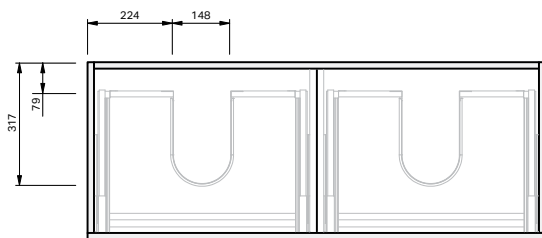

Haven 46 Console

1200DB Wall 4 Drawer

CABINET SPECIFICATION

Product Features	
Product Code	Haven 46 Console / 4479
Product Description	Haven 46 - 1200DB - Wall
Drawer Configuration	4 Drawer
Basin	Sussy 1200DB (Mineral Cast)
Notes:	Drawings depict cabinet only. Plumbing clearance behind Haven 46 drawer: 62mm.

INDICATES FURNITURE TOP SURFACE -----

IMPORTANT NOTE: Throughout this guide, dimensions may vary by ± 2 mm. Please read the installation manual for detailed information on installing the product. St. Michel pursues a policy of continuing improvement in design and manufacturing of its products. The right is therefore reserved to vary specifications without notice.