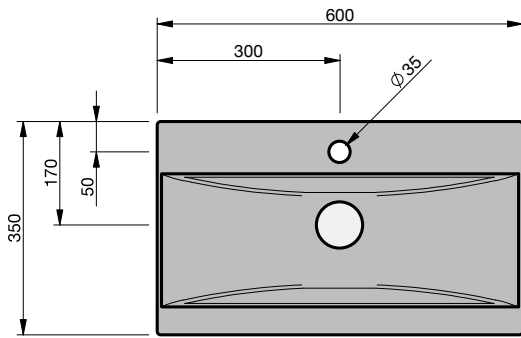

Haven 35 Console 600 Wall 1 Drawer

CABINET SPECIFICATION

Product Features	
Product Code	Haven 35 Console / 4484
Product Description	Haven 35 - 600 - Wall
Drawer Configuration	1 Drawer
Basin	Selina 600 (Mineral Cast)
Notes:	Drawings depict cabinet only. Plumbing clearance behind Haven 35 drawer: 41mm.

INDICATES FURNITURE TOP SURFACE -----

IMPORTANT NOTE: Throughout this guide, dimensions may vary by ± 2 mm. Please read the installation manual for detailed information on installing the product. St. Michel pursues a policy of continuing improvement in design and manufacturing of its products. The right is therefore reserved to vary specifications without notice.