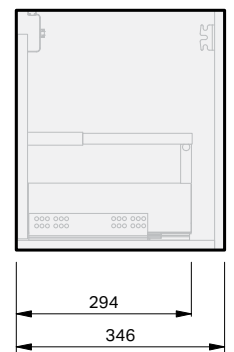

Haven 35 Console 600 Wall 1 Drawer

CABINET SPECIFICATION

Product Features	
Product Code	Haven 35 Console / 4484
Product Description	Haven 35 - 600 - Wall
Drawer Configuration	1 Drawer
Basin	Selina 600 (Mineral Cast)
Notes:	Drawings depict cabinet only. Plumbing clearance behind Haven 35 drawer: 41mm.

INDICATES FURNITURE TOP SURFACE -----

IMPORTANT NOTE: Throughout this guide, dimensions may vary by ± 2 mm. Please read the installation manual for detailed information on installing the product. St. Michel pursues a policy of continuing improvement in design and manufacturing of its products. The right is therefore reserved to vary specifications without notice.