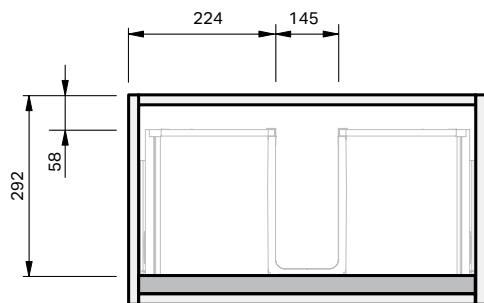

Haven 35 Console 600 Wall 1 Drawer

CABINET SPECIFICATION

Product Features	
Product Code	Haven 35 Console / 4484
Product Description	Haven 35 - 600 - Wall
Drawer Configuration	1 Drawer
Basin	Selina 600 (Mineral Cast)
Notes:	Drawings depict cabinet only. Plumbing clearance behind Haven 35 drawer: 41mm.

INDICATES FURNITURE TOP SURFACE -----

IMPORTANT NOTE: Throughout this guide, dimensions may vary by ± 2 mm. Please read the installation manual for detailed information on installing the product. St. Michel pursues a policy of continuing improvement in design and manufacturing of its products. The right is therefore reserved to vary specifications without notice.