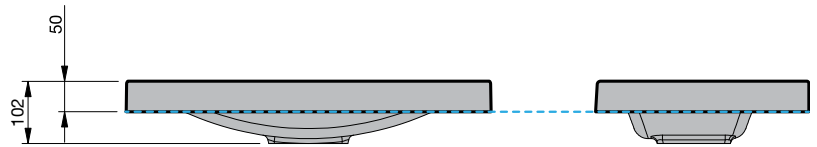

Haven 35 Console 600 Wall 1 Drawer

CABINET SPECIFICATION

Product Features	
Product Code	Haven 35 Console / 4484
Product Description	Haven 35 - 600 - Wall
Drawer Configuration	1 Drawer
Basin	Selina 600 (Mineral Cast)
Notes:	Drawings depict cabinet only. Plumbing clearance behind Haven 35 drawer: 41mm.

INDICATES FURNITURE TOP SURFACE -----

IMPORTANT NOTE: Throughout this guide, dimensions may vary by ± 2 mm. Please read the installation manual for detailed information on installing the product. St. Michel pursues a policy of continuing improvement in design and manufacturing of its products. The right is therefore reserved to vary specifications without notice.