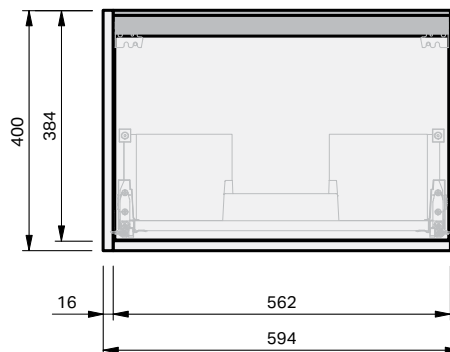

Haven 35 Console 600 Wall 1 Drawer

CABINET SPECIFICATION

Product Features	
Product Code	Haven 35 Console / 4484
Product Description	Haven 35 - 600 - Wall
Drawer Configuration	1 Drawer
Basin	Selina 600 (Mineral Cast)
Notes:	Drawings depict cabinet only. Plumbing clearance behind Haven 35 drawer: 41mm.

INDICATES FURNITURE TOP SURFACE -----

IMPORTANT NOTE: Throughout this guide, dimensions may vary by ± 2 mm. Please read the installation manual for detailed information on installing the product. St. Michel pursues a policy of continuing improvement in design and manufacturing of its products. The right is therefore reserved to vary specifications without notice.