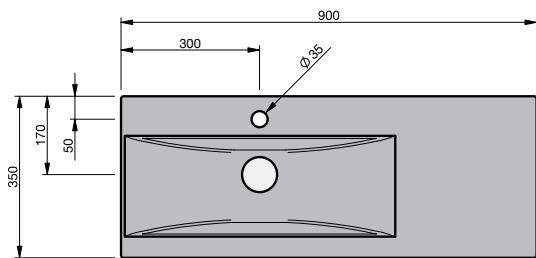

Haven 35 Console 900L Wall 1 Drawer

CABINET SPECIFICATION

Product Features	
Product Code	Haven 35 Console / 4487
Product Description	Haven 35 - 900L - Wall
Drawer Configuration	1 Drawer
Basin	Selina 900 Left (Mineral Cast)
Notes:	Drawings depict cabinet only. Plumbing clearance behind Haven 35 drawer: 41mm.

INDICATES FURNITURE TOP SURFACE -----

IMPORTANT NOTE: Throughout this guide, dimensions may vary by ± 2 mm. Please read the installation manual for detailed information on installing the product. St. Michel pursues a policy of continuing improvement in design and manufacturing of its products. The right is therefore reserved to vary specifications without notice.