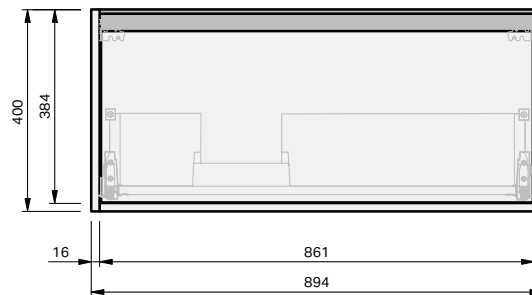

Haven 35 Console 900L Wall 1 Drawer

CABINET SPECIFICATION

Product Features	
Product Code	Haven 35 Console / 4487
Product Description	Haven 35 - 900L - Wall
Drawer Configuration	1 Drawer
Basin	Selina 900 Left (Mineral Cast)
Notes:	Drawings depict cabinet only. Plumbing clearance behind Haven 35 drawer: 41mm.

INDICATES FURNITURE TOP SURFACE -----

IMPORTANT NOTE: Throughout this guide, dimensions may vary by ± 2 mm. Please read the installation manual for detailed information on installing the product. St. Michel pursues a policy of continuing improvement in design and manufacturing of its products. The right is therefore reserved to vary specifications without notice.