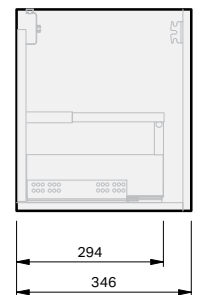

Haven 35 Console 900L Wall 1 Drawer

CABINET SPECIFICATION

Product Features	
Product Code	Haven 35 Console / 4487
Product Description	Haven 35 - 900L - Wall
Drawer Configuration	1 Drawer
Basin	Selina 900 Left (Mineral Cast)
Notes:	Drawings depict cabinet only. Plumbing clearance behind Haven 35 drawer: 41mm.

INDICATES FURNITURE TOP SURFACE -----

IMPORTANT NOTE: Throughout this guide, dimensions may vary by ± 2 mm. Please read the installation manual for detailed information on installing the product. St. Michel pursues a policy of continuing improvement in design and manufacturing of its products. The right is therefore reserved to vary specifications without notice.