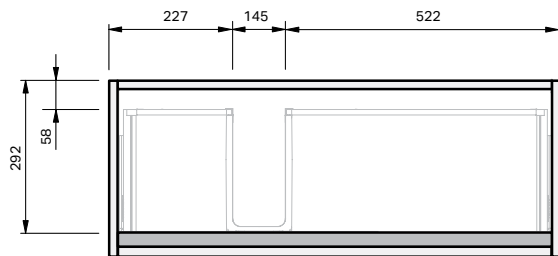

Haven 35 Console 900L Wall 1 Drawer

CABINET SPECIFICATION

Product Features	
Product Code	Haven 35 Console / 4487
Product Description	Haven 35 - 900L - Wall
Drawer Configuration	1 Drawer
Basin	Selina 900 Left (Mineral Cast)
Notes:	Drawings depict cabinet only. Plumbing clearance behind Haven 35 drawer: 41mm.

INDICATES FURNITURE TOP SURFACE -----

IMPORTANT NOTE: Throughout this guide, dimensions may vary by ± 2 mm. Please read the installation manual for detailed information on installing the product. St. Michel pursues a policy of continuing improvement in design and manufacturing of its products. The right is therefore reserved to vary specifications without notice.