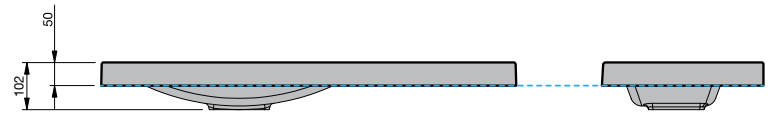

Haven 35 Console 900L Wall 1 Drawer

CABINET SPECIFICATION

Product Features	
Product Code	Haven 35 Console / 4487
Product Description	Haven 35 - 900L - Wall
Drawer Configuration	1 Drawer
Basin	Selina 900 Left (Mineral Cast)
Notes:	Drawings depict cabinet only. Plumbing clearance behind Haven 35 drawer: 41mm.

INDICATES FURNITURE TOP SURFACE -----

IMPORTANT NOTE: Throughout this guide, dimensions may vary by ± 2 mm. Please read the installation manual for detailed information on installing the product. St. Michel pursues a policy of continuing improvement in design and manufacturing of its products. The right is therefore reserved to vary specifications without notice.