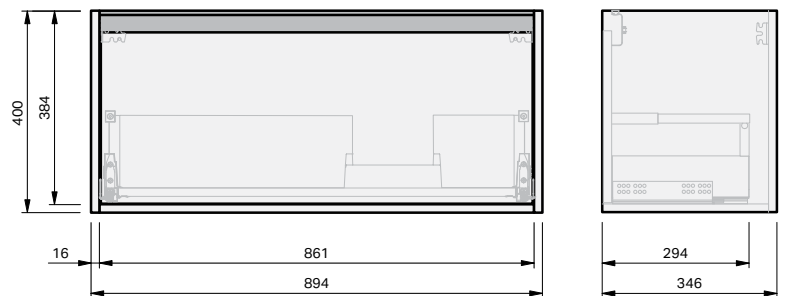

Haven 35 Console

900R Wall 1 Drawer

CABINET SPECIFICATION

Product Features	
Product Code	Haven 35 Console / 4490
Product Description	Haven 35 - 900R - Wall
Drawer Configuration	1 Drawer
Basin	Selina 900 Right (Mineral Cast)
Notes:	Drawings depict cabinet only. Plumbing clearance behind Haven 35 drawer: 41mm.

INDICATES FURNITURE TOP SURFACE -----

IMPORTANT NOTE: Throughout this guide, dimensions may vary by ± 2 mm. Please read the installation manual for detailed information on installing the product. St. Michel pursues a policy of continuing improvement in design and manufacturing of its products. The right is therefore reserved to vary specifications without notice.