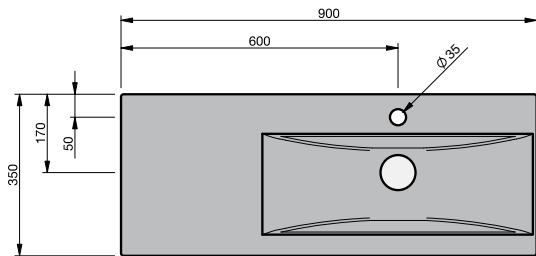

Haven 35 Console

900R Wall 1 Drawer

CABINET SPECIFICATION

Product Features	
Product Code	Haven 35 Console / 4490
Product Description	Haven 35 - 900R - Wall
Drawer Configuration	1 Drawer
Basin	Selina 900 Right (Mineral Cast)
Notes:	Drawings depict cabinet only. Plumbing clearance behind Haven 35 drawer: 41mm.

INDICATES FURNITURE TOP SURFACE -----

IMPORTANT NOTE: Throughout this guide, dimensions may vary by ± 2 mm. Please read the installation manual for detailed information on installing the product. St. Michel pursues a policy of continuing improvement in design and manufacturing of its products. The right is therefore reserved to vary specifications without notice.