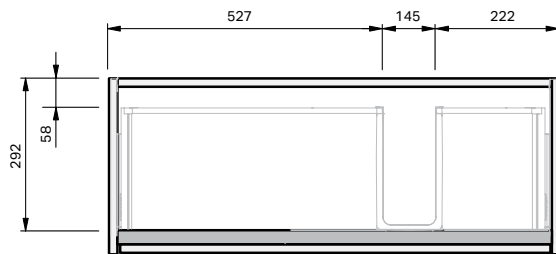

Haven 35 Console

900R Wall 1 Drawer

CABINET SPECIFICATION

Product Features	
Product Code	Haven 35 Console / 4490
Product Description	Haven 35 - 900R - Wall
Drawer Configuration	1 Drawer
Basin	Selina 900 Right (Mineral Cast)
Notes:	Drawings depict cabinet only. Plumbing clearance behind Haven 35 drawer: 41mm.

INDICATES FURNITURE TOP SURFACE -----

IMPORTANT NOTE: Throughout this guide, dimensions may vary by ± 2 mm. Please read the installation manual for detailed information on installing the product. St. Michel pursues a policy of continuing improvement in design and manufacturing of its products. The right is therefore reserved to vary specifications without notice.