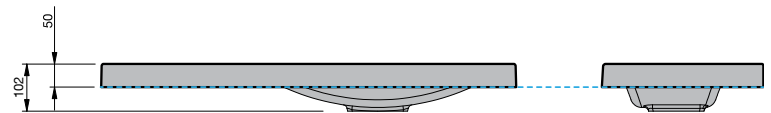

Haven 35 Console

900R Wall 1 Drawer

CABINET SPECIFICATION

Product Features	
Product Code	Haven 35 Console / 4490
Product Description	Haven 35 - 900R - Wall
Drawer Configuration	1 Drawer
Basin	Selina 900 Right (Mineral Cast)
Notes:	Drawings depict cabinet only. Plumbing clearance behind Haven 35 drawer: 41mm.

INDICATES FURNITURE TOP SURFACE -----

IMPORTANT NOTE: Throughout this guide, dimensions may vary by ± 2 mm. Please read the installation manual for detailed information on installing the product. St. Michel pursues a policy of continuing improvement in design and manufacturing of its products. The right is therefore reserved to vary specifications without notice.