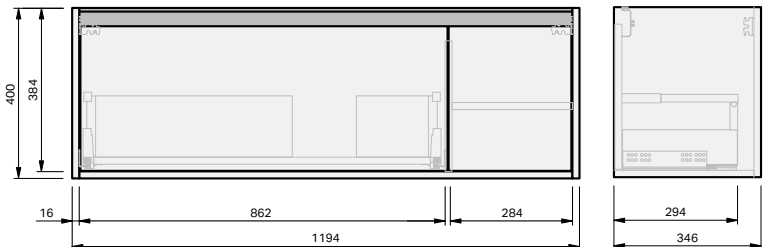

## 1200 Wall 1 Door 1 Drawer

### CABINET SPECIFICATION

Product Features	
Product Code	Haven 35 Console / 4493
Product Description	Haven 35 - 1200 - Wall
Drawer Configuration	1 Door / 1 Drawer
Basin	Selina 1200 (Mineral Cast)
Notes:	Drawings depict cabinet only. Plumbing clearance behind Haven 35 drawer: 41mm.

INDICATES FURNITURE TOP SURFACE -----

**IMPORTANT NOTE:** Throughout this guide, dimensions may vary by  $\pm 2$ mm. Please read the installation manual for detailed information on installing the product. St. Michel pursues a policy of continuing improvement in design and manufacturing of its products. The right is therefore reserved to vary specifications without notice.