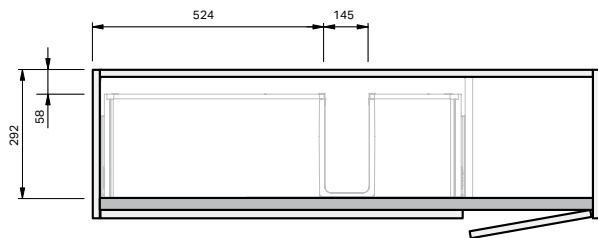

## 1200 Wall 1 Door 1 Drawer

### CABINET SPECIFICATION

Product Features	
Product Code	Haven 35 Console / 4493
Product Description	Haven 35 - 1200 - Wall
Drawer Configuration	1 Door / 1 Drawer
Basin	Selina 1200 (Mineral Cast)
Notes:	Drawings depict cabinet only. Plumbing clearance behind Haven 35 drawer: 41mm.

INDICATES FURNITURE TOP SURFACE -----

**IMPORTANT NOTE:** Throughout this guide, dimensions may vary by  $\pm 2$ mm. Please read the installation manual for detailed information on installing the product. St. Michel pursues a policy of continuing improvement in design and manufacturing of its products. The right is therefore reserved to vary specifications without notice.