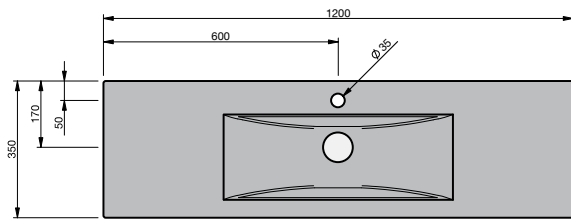

## 1200 Wall 1 Door 1 Drawer

### CABINET SPECIFICATION

Product Features	
Product Code	Haven 35 Console / 4493
Product Description	Haven 35 - 1200 - Wall
Drawer Configuration	1 Door / 1 Drawer
Basin	Selina 1200 (Mineral Cast)
Notes:	Drawings depict cabinet only. Plumbing clearance behind Haven 35 drawer: 41mm.

INDICATES FURNITURE TOP SURFACE -----

**IMPORTANT NOTE:** Throughout this guide, dimensions may vary by  $\pm 2$ mm. Please read the installation manual for detailed information on installing the product. St. Michel pursues a policy of continuing improvement in design and manufacturing of its products. The right is therefore reserved to vary specifications without notice.