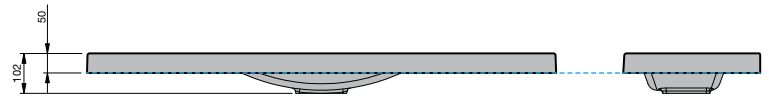

### CABINET SPECIFICATION

Product Features	
Product Code	Haven 35 Console / 4493
Product Description	Haven 35 - 1200 - Wall
Drawer Configuration	1 Door / 1 Drawer
Basin	Selina 1200 (Mineral Cast)
Notes:	Drawings depict cabinet only. Plumbing clearance behind Haven 35 drawer: 41mm.

INDICATES FURNITURE TOP SURFACE -----

**IMPORTANT NOTE:** Throughout this guide, dimensions may vary by  $\pm 2$ mm. Please read the installation manual for detailed information on installing the product. St. Michel pursues a policy of continuing improvement in design and manufacturing of its products. The right is therefore reserved to vary specifications without notice.