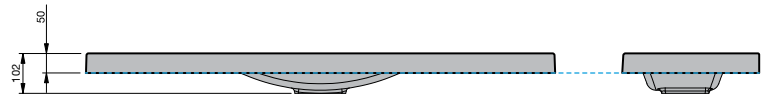

### CABINET SPECIFICATION

Product Features	
Product Code	Haven 35 Console / 4494
Product Description	Haven 35 - 1200 - Wall
Drawer Configuration	1 Door / 2 Drawer
Basin	Selina 1200 (Mineral Cast)
Notes:	Drawings depict cabinet only. Plumbing clearance behind Haven 35 drawer: 41mm.

INDICATES FURNITURE TOP SURFACE -----

**IMPORTANT NOTE:** Throughout this guide, dimensions may vary by  $\pm 2$ mm. Please read the installation manual for detailed information on installing the product. St. Michel pursues a policy of continuing improvement in design and manufacturing of its products. The right is therefore reserved to vary specifications without notice.