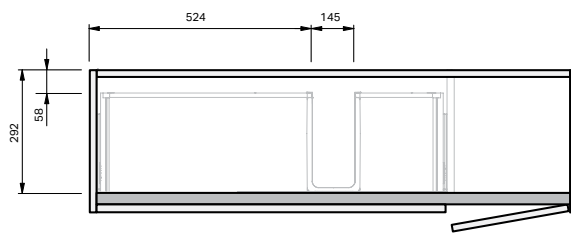

## 1200 Wall 1 Door 2 Drawer

### CABINET SPECIFICATION

Product Features	
Product Code	Haven 35 Console / 4494
Product Description	Haven 35 - 1200 - Wall
Drawer Configuration	1 Door / 2 Drawer
Basin	Selina 1200 (Mineral Cast)
Notes:	Drawings depict cabinet only. Plumbing clearance behind Haven 35 drawer: 41mm.

INDICATES FURNITURE TOP SURFACE -----

**IMPORTANT NOTE:** Throughout this guide, dimensions may vary by  $\pm 2$ mm. Please read the installation manual for detailed information on installing the product. St. Michel pursues a policy of continuing improvement in design and manufacturing of its products. The right is therefore reserved to vary specifications without notice.