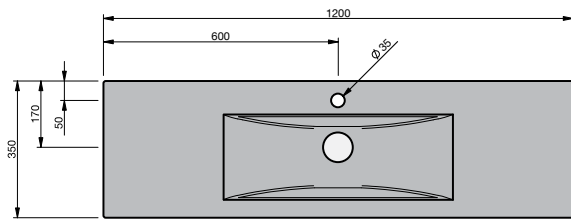

## 1200 Wall 1 Door 2 Drawer

### CABINET SPECIFICATION

Product Features	
Product Code	Haven 35 Console / 4494
Product Description	Haven 35 - 1200 - Wall
Drawer Configuration	1 Door / 2 Drawer
Basin	Selina 1200 (Mineral Cast)
Notes:	Drawings depict cabinet only. Plumbing clearance behind Haven 35 drawer: 41mm.

INDICATES FURNITURE TOP SURFACE -----

**IMPORTANT NOTE:** Throughout this guide, dimensions may vary by  $\pm 2$ mm. Please read the installation manual for detailed information on installing the product. St. Michel pursues a policy of continuing improvement in design and manufacturing of its products. The right is therefore reserved to vary specifications without notice.