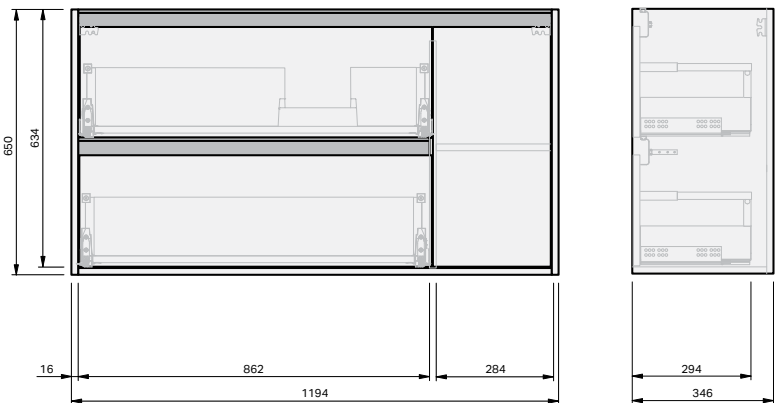

## 1200 Wall 1 Door 2 Drawer

### CABINET SPECIFICATION

Product Features	
Product Code	Haven 35 Console / 4494
Product Description	Haven 35 - 1200 - Wall
Drawer Configuration	1 Door / 2 Drawer
Basin	Selina 1200 (Mineral Cast)
Notes:	Drawings depict cabinet only. Plumbing clearance behind Haven 35 drawer: 41mm.

INDICATES FURNITURE TOP SURFACE -----

**IMPORTANT NOTE:** Throughout this guide, dimensions may vary by  $\pm 2$ mm. Please read the installation manual for detailed information on installing the product. St. Michel pursues a policy of continuing improvement in design and manufacturing of its products. The right is therefore reserved to vary specifications without notice.