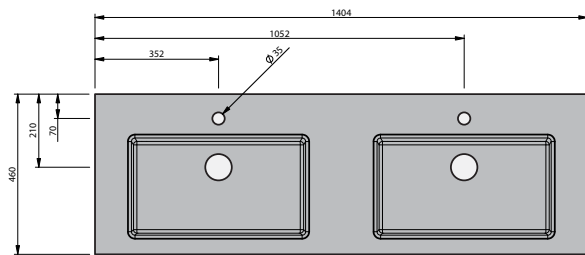

Haven 46 Console

1400DB Wall 2 Drawer

CABINET SPECIFICATION

| | |
|----------------------|---|
| Product Features | |
| Product Code | Haven 46 Console / 5176 |
| Product Description | Haven 46 - 1400DB - Wall |
| Drawer Configuration | 2 Drawer (side by side) |
| Basin | Sussy 1400DB (Mineral Cast) |
| Notes: | Drawings depict cabinet only. Plumbing clearance behind Haven 46 drawer: 62mm. |

INDICATES FURNITURE TOP SURFACE -----

IMPORTANT NOTE: Throughout this guide, dimensions may vary by ± 2 mm. Please read the installation manual for detailed information on installing the product. St. Michel pursues a policy of continuing improvement in design and manufacturing of its products. The right is therefore reserved to vary specifications without notice.