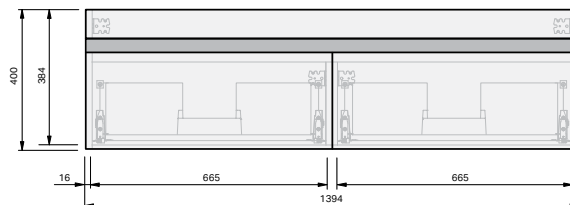

Haven 46 Console

1400DB Wall 2 Drawer

CABINET SPECIFICATION

| | |
|----------------------|---|
| Product Features | |
| Product Code | Haven 46 Console / 5176 |
| Product Description | Haven 46 - 1400DB - Wall |
| Drawer Configuration | 2 Drawer (side by side) |
| Basin | Sussy 1400DB (Mineral Cast) |
| Notes: | Drawings depict cabinet only. Plumbing clearance behind Haven 46 drawer: 62mm. |

INDICATES FURNITURE TOP SURFACE -----

IMPORTANT NOTE: Throughout this guide, dimensions may vary by ± 2 mm. Please read the installation manual for detailed information on installing the product. St. Michel pursues a policy of continuing improvement in design and manufacturing of its products. The right is therefore reserved to vary specifications without notice.