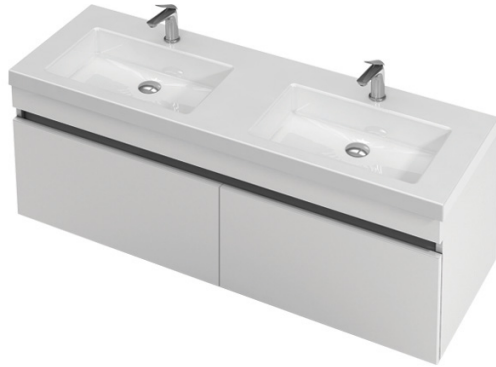

Haven 46 Console

1400DB Wall 2 Drawer

CABINET SPECIFICATION

| | |
|----------------------|---|
| Product Features | |
| Product Code | Haven 46 Console / 5176 |
| Product Description | Haven 46 - 1400DB - Wall |
| Drawer Configuration | 2 Drawer (side by side) |
| Basin | Sussy 1400DB (Mineral Cast) |
| Notes: | Drawings depict cabinet only. Plumbing clearance behind Haven 46 drawer: 62mm. |