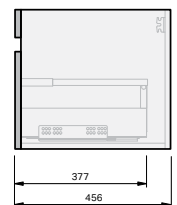

Haven 46 Console

1400DB Wall 2 Drawer

CABINET SPECIFICATION

| | |
|----------------------|---|
| Product Features | |
| Product Code | Haven 46 Console / 5176 |
| Product Description | Haven 46 - 1400DB - Wall |
| Drawer Configuration | 2 Drawer (side by side) |
| Basin | Sussy 1400DB (Mineral Cast) |
| Notes: | Drawings depict cabinet only. Plumbing clearance behind Haven 46 drawer: 62mm. |

INDICATES FURNITURE TOP SURFACE -----

IMPORTANT NOTE: Throughout this guide, dimensions may vary by ± 2 mm. Please read the installation manual for detailed information on installing the product. St. Michel pursues a policy of continuing improvement in design and manufacturing of its products. The right is therefore reserved to vary specifications without notice.