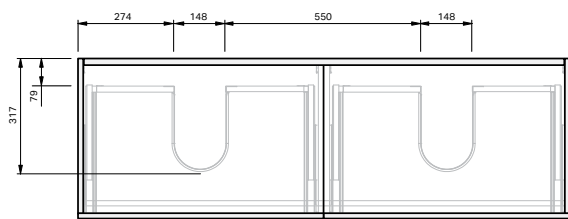

Haven 46 Console

1400DB Wall 2 Drawer

CABINET SPECIFICATION

| | |
|----------------------|---|
| Product Features | |
| Product Code | Haven 46 Console / 5176 |
| Product Description | Haven 46 - 1400DB - Wall |
| Drawer Configuration | 2 Drawer (side by side) |
| Basin | Sussy 1400DB (Mineral Cast) |
| Notes: | Drawings depict cabinet only. Plumbing clearance behind Haven 46 drawer: 62mm. |

INDICATES FURNITURE TOP SURFACE -----

IMPORTANT NOTE: Throughout this guide, dimensions may vary by ± 2 mm. Please read the installation manual for detailed information on installing the product. St. Michel pursues a policy of continuing improvement in design and manufacturing of its products. The right is therefore reserved to vary specifications without notice.