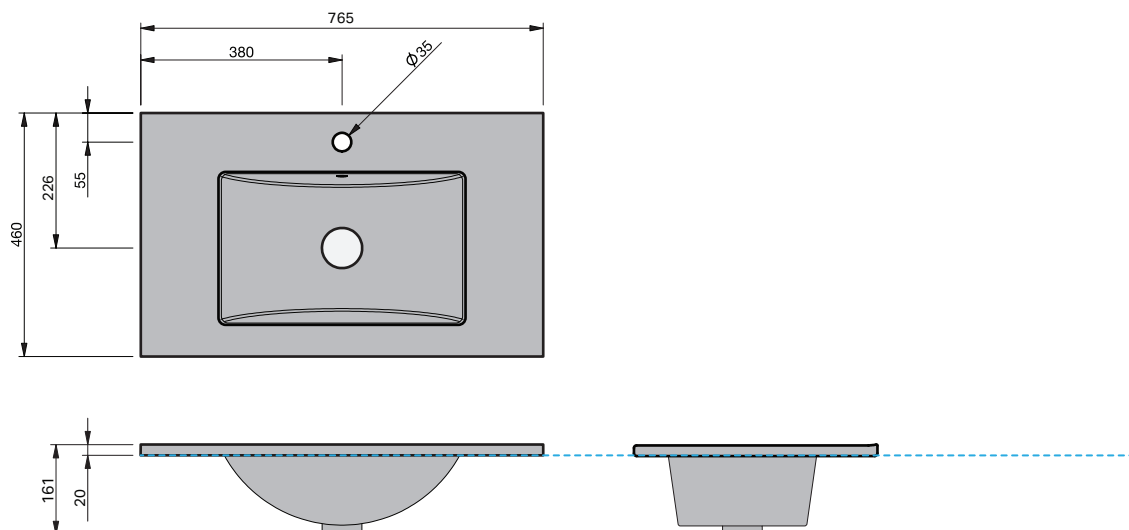

## BASIN SPECIFICATION

### Product Features

Product Code	Gloss White / 23901 Matte White / 29720
Type of basin	Console
Material of basin	Ceramic
Capacity of basin	6.5 litre
Overflow Configuration	Overflow supplied Max tap flow rate of 9 ltrs / minute
Colour Options	Gloss White Matte White

- The basin must be sealed to the top with an acetic cured silicone sealant.
- Epoxy type sealants must not be used.

INDICATES FURNITURE TOP SURFACE -----

**IMPORTANT NOTE:** Throughout this guide, dimensions may vary by  $\pm 5$ mm. Please read the installation manual for detailed information on installing the product. St. Michel pursues a policy of continuing improvement in design and manufacturing of its products. The right is therefore reserved to vary specifications without notice.