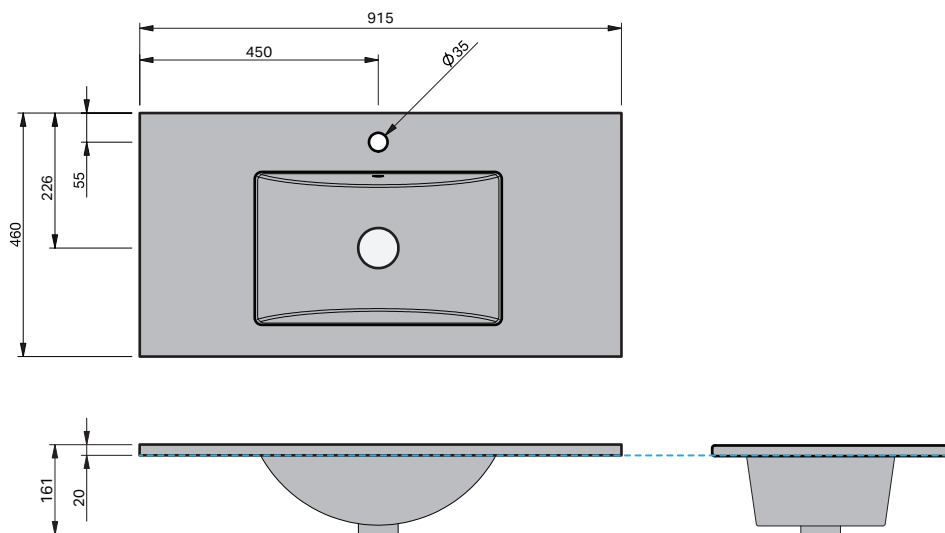

Rubik 900

BASIN SPECIFICATION

Product Features

Product Code	Gloss White / 24001 Matte White / 29721
Type of basin	Console
Material of basin	Ceramic
Capacity of basin	6.5 litre
Overflow Configuration	Overflow supplied Max tap flow rate of 9 ltrs / minute
Colour options	Gloss White Matte White

- The basin must be sealed to the top with an acetic cured silicone sealant.
- Epoxy type sealants must not be used.

INDICATES FURNITURE TOP SURFACE -----

IMPORTANT NOTE: Throughout this guide, dimensions may vary by ± 5 mm. Please read the installation manual for detailed information on installing the product. St. Michel pursues a policy of continuing improvement in design and manufacturing of its products. The right is therefore reserved to vary specifications without notice.