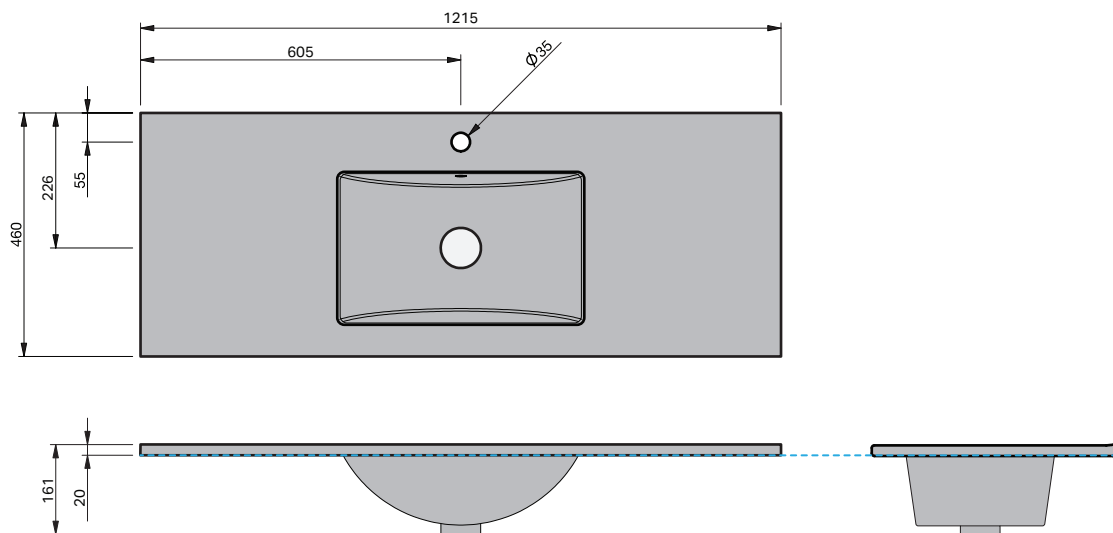

IMPORTANT NOTE: Throughout this guide, dimensions may vary by ± 5 mm. Please read the installation manual for detailed information on installing the product. St. Michel pursues a policy of continuing improvement in design and manufacturing of its products. The right is therefore reserved to vary specifications without notice.

st.michel
BATHROOMWARE

phone (09) 837 4276 email sales@stmichel.co.nz stmichel.co.nz