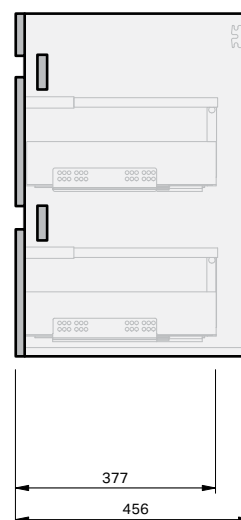

Lulu 46 Console 750 Wall 2 Drawer

CABINET SPECIFICATION

Product Features

Product Code	Console Vanity + Mineral Cast Basin / 4502 Console Vanity + Ceramic Basin / 4432
Product Description	Lulu 46 - 750 - Wall
Drawer Configuration	2 Drawer
Notes	Drawings depict cabinet only.

IMPORTANT NOTE: Throughout this guide, dimensions may vary by ± 2 mm. Please read the installation manual for detailed information on installing the product. St. Michel pursues a policy of continuing improvement in design and manufacturing of its products. The right is therefore reserved to vary specifications without notice.