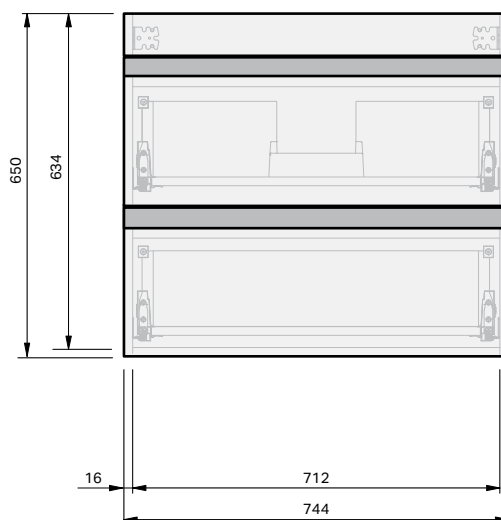

Lulu 46 Console 750 Wall 2 Drawer

CABINET SPECIFICATION

Product Features

Product Code	Console Vanity + Mineral Cast Basin / 4502 Console Vanity + Ceramic Basin / 4432
Product Description	Lulu 46 - 750 - Wall
Drawer Configuration	2 Drawer
Notes	Drawings depict cabinet only.

IMPORTANT NOTE: Throughout this guide, dimensions may vary by ± 2 mm. Please read the installation manual for detailed information on installing the product. St. Michel pursues a policy of continuing improvement in design and manufacturing of its products. The right is therefore reserved to vary specifications without notice.