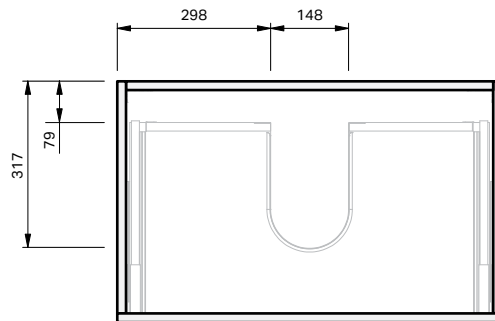

Lulu 46 Console 750 Wall 2 Drawer

CABINET SPECIFICATION

Product Features

Product Code	Console Vanity + Mineral Cast Basin / 4502 Console Vanity + Ceramic Basin / 4432
Product Description	Lulu 46 - 750 - Wall
Drawer Configuration	2 Drawer
Notes	Drawings depict cabinet only.

IMPORTANT NOTE: Throughout this guide, dimensions may vary by ± 2 mm. Please read the installation manual for detailed information on installing the product. St. Michel pursues a policy of continuing improvement in design and manufacturing of its products. The right is therefore reserved to vary specifications without notice.