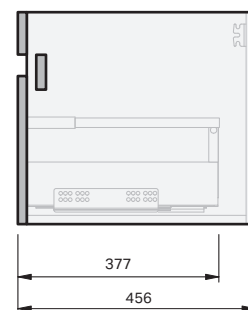

# Lulu 46 Console 1200 Wall 1 Drawer

### Product Features

Product Code	Console Vanity + Mineral Cast Basin / 4507 Console Vanity + Ceramic Basin / 4510
Product Description	Lulu 46 - 1200 - Wall
Drawer Configuration	1 Drawer
Notes	Drawings depict cabinet only.