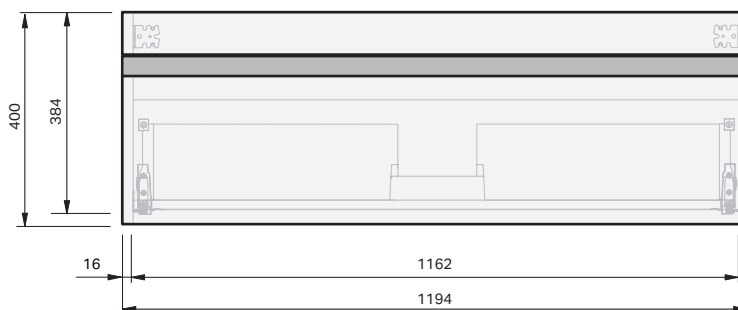

# Lulu 46 Console 1200 Wall 1 Drawer

**IMPORTANT NOTE:** Throughout this guide, dimensions may vary by  $\pm 2$ mm. Please read the installation manual for detailed information on installing the product. St. Michel pursues a policy of continuing improvement in design and manufacturing of its products. The right is therefore reserved to vary specifications without notice.