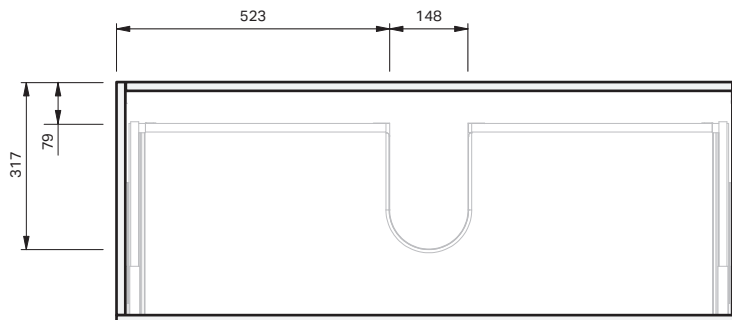

# Lulu 46 Console 1200 Wall 1 Drawer

### Product Features

Product Code	Console Vanity + Mineral Cast Basin / 4507 Console Vanity + Ceramic Basin / 4510
Product Description	Lulu 46 - 1200 - Wall
Drawer Configuration	1 Drawer
Notes	Drawings depict cabinet only.

**IMPORTANT NOTE:** Throughout this guide, dimensions may vary by  $\pm 2$ mm. Please read the installation manual for detailed information on installing the product. St. Michel pursues a policy of continuing improvement in design and manufacturing of its products. The right is therefore reserved to vary specifications without notice.